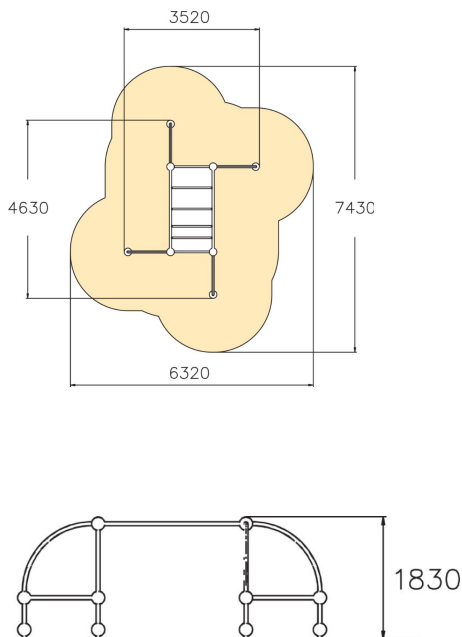

GIBBONSWING S

Multifunctional frame for hanging and other parkour moves. It comprises four curved supports joined by monkey bars. The total height is 1,830 mm. It can also be used for jumping over or weaving through. The bars can be reached by children. The Cloxx Parkour products conform to the European Standard for Playground equipment EN 1176, so they are suitable for schoolyards and playgrounds.

User age	6
Number of users	10
Product length, mm	4630
Product width, mm	3520
Product height, mm	1830
Impact area, m ²	31.9
Height required, mm	3630
Max. free fall height, mm	1760
Safety info	EN 1176-1 TÜV
Installation time (for 1), H	13
Foundation options	deep_mounting surface_mounting