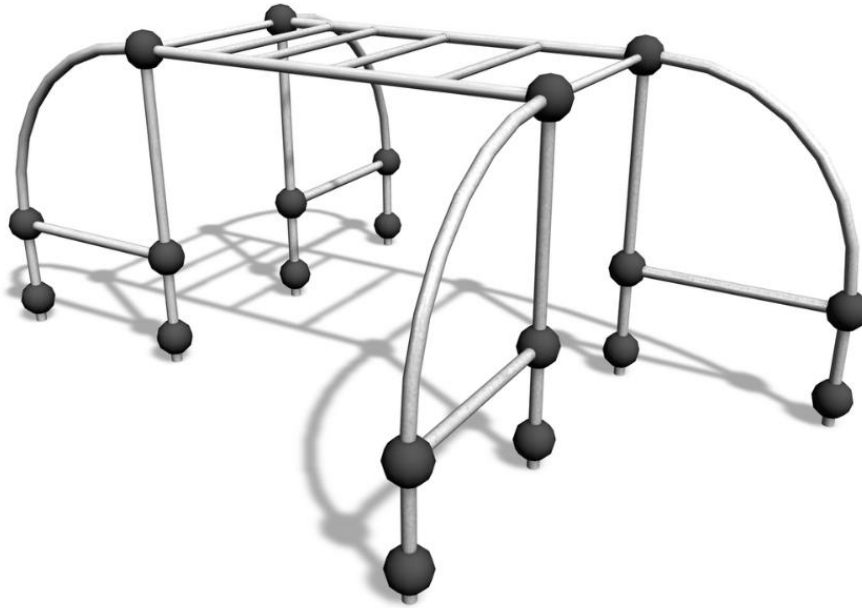

GIBBONSWING S

Multifunctional frame for hanging and other parkour moves. It comprises four curved supports joined by monkey bars. The total height is 1,830 mm. It can also be used for jumping over or weaving through. The bars can be reached by children. The Cloxx Parkour products conform to the European Standard for Playground equipment EN 1176, so they are suitable for schoolyards and playgrounds.

User age	6
Number of users	10
Product length, mm	4630
Product width, mm	3520
Product height, mm	1830
Impact area, m ²	31.9
Height required, mm	3630
Max. free fall height, mm	1760
Safety info	EN 1176-1 TÜV
Installation time (for 1), H	13
Foundation options	deep_mounting surface_mounting