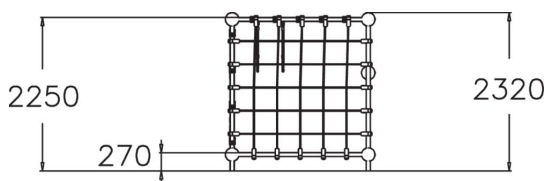

Niobium is a 2,250 mm high climbing tower. Access is via a climbing net or a climbing wall. Kids enjoy hanging and sitting on the net. A fun addition is the hanging trapeze bar for swinging and acrobatics. The various functions work together to develop the children's strength, sense of balance and spatial perception.

| | |
|-------------------------------|-----------------------------------|
| User age | 4+ |
| Number of users | 9 |
| Product length, mm | 2200 |
| Product width, mm | 2200 |
| Product height, mm | 2320 |
| Impact area, m ² | 32.9 |
| Falling space, m ² | 32.9 |
| Height required, mm | 3750 |
| Max. free fall height, mm | 2250 |
| Safety info | EN 1176-1 TÜV |
| Installation time (for 1), H | 17 |
| Foundation options | deep_mounting surface_mounting |
| Colour of walls and HPL | |