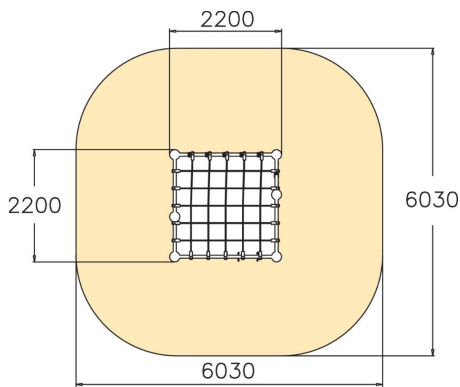

Niobium is a 2,250 mm high climbing tower. Access is via a climbing net or a climbing wall. Kids enjoy hanging and sitting on the net. A fun addition is the hanging trapeze bar for swinging and acrobatics. The various functions work together to develop the children's strength, sense of balance and spatial perception.

| | |
|-------------------------------|-----------------------------------|
| User age | 4+ |
| Number of users | 9 |
| Product length, mm | 2200 |
| Product width, mm | 2200 |
| Product height, mm | 2320 |
| Impact area, m ² | 32.9 |
| Falling space, m ² | 32.9 |
| Height required, mm | 3750 |
| Max. free fall height, mm | 2250 |
| Safety info | EN 1176-1 TÜV |
| Installation time (for 1), H | 17 |
| Foundation options | deep_mounting surface_mounting |
| Colour of walls and HPL | |