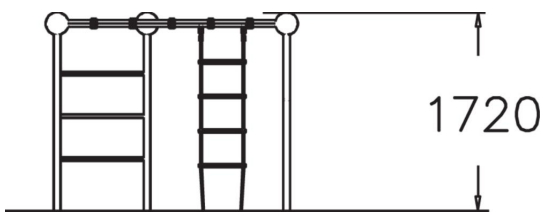

Neptunium is a 1,720 mm high climbing tower. Access is via a normal ladder or a rope ladder. Kids enjoy hanging and sitting on the net. A fun addition is the hanging trapeze bar for swinging and acrobatics. There is space beneath the equipment for playing house or other games.

| | |
|------------------------------|-----------------------------------|
| User age | 3+ |
| Number of users | 7 |
| Product length, mm | 2200 |
| Product width, mm | 2200 |
| Product height, mm | 1720 |
| Impact area, m ² | 25.2 |
| Height required, mm | 3150 |
| Max. free fall height, mm | 1650 |
| Safety info | EN 1176-1 TÜV |
| Installation time (for 1), H | 16 |
| Foundation options | deep_mounting surface_mounting |