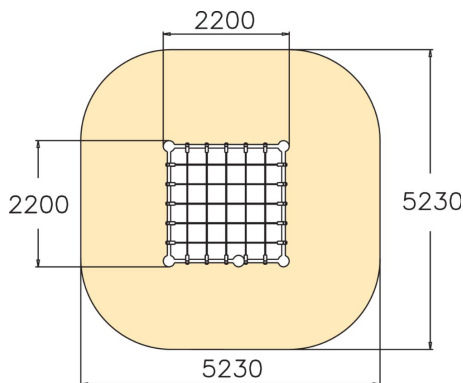

Neptunium is a 1,720 mm high climbing tower. Access is via a normal ladder or a rope ladder. Kids enjoy hanging and sitting on the net. A fun addition is the hanging trapeze bar for swinging and acrobatics. There is space beneath the equipment for playing house or other games.

| | |
|------------------------------|-----------------------------------|
| User age | 3+ |
| Number of users | 7 |
| Product length, mm | 2200 |
| Product width, mm | 2200 |
| Product height, mm | 1720 |
| Impact area, m ² | 25.2 |
| Height required, mm | 3150 |
| Max. free fall height, mm | 1650 |
| Safety info | EN 1176-1 TÜV |
| Installation time (for 1), H | 16 |
| Foundation options | deep_mounting surface_mounting |