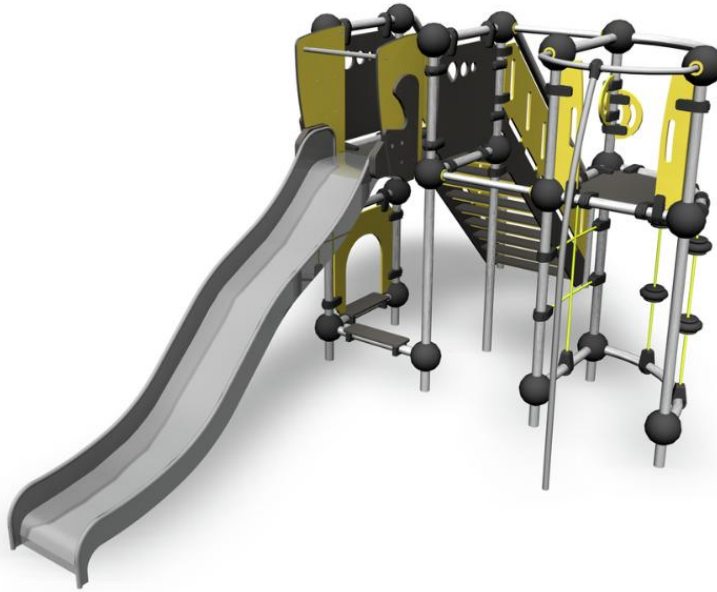

-  Climbing
3
-  Play panels
1
-  Slides
2
-  Towers
2

Osmium is a multipurpose piece of playground equipment that will fit in a small space. It has two 1,470 mm high towers, one with a slide accessed by steps, and one that can be reached via a climbing net or ropes. Descent from the climbing tower is by fireman's pole. Beneath the other equipment is a wall with windows for playing shop or other games, which increases the set's imaginative potential.

User age	2+
Number of users	13
Product length, mm	2550
Product width, mm	5140
Product height, mm	2320
Impact area, m ²	30.4
Falling space, m ²	32.6
Height required, mm	3270
Max. free fall height, mm	1470
Safety info	EN 1176-1, 3 TÜV
Installation time (for 1), H	24
Foundation options	deep_mounting surface_mounting