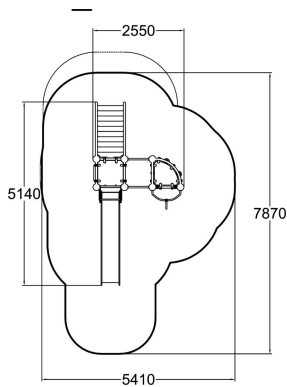

-  Climbing
3
-  Play panels
1
-  Slides
2
-  Towers
2

Osmium is a multipurpose piece of playground equipment that will fit in a small space. It has two 1,470 mm high towers, one with a slide accessed by steps, and one that can be reached via a climbing net or ropes. Descent from the climbing tower is by fireman's pole. Beneath the other equipment is a wall with windows for playing shop or other games, which increases the set's imaginative potential.

User age	2+
Number of users	13
Product length, mm	2550
Product width, mm	5140
Product height, mm	2320
Impact area, m ²	30.4
Falling space, m ²	32.6
Height required, mm	3270
Max. free fall height, mm	1470
Safety info	EN 1176-1, 3 TÜV
Installation time (for 1), H	24
Foundation options	deep_mounting surface_mounting