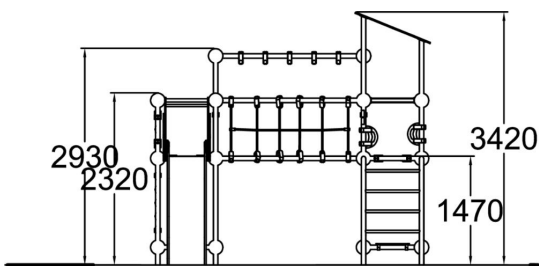

-  Climbing
3
-  Roofs
1
-  Slides
1
-  Towers
2

Cesium is an exciting multifunctional playground set with a tall slide and two 1,470 mm high towers. It can fit several children at a time. There are three forms of ascent: by ladder, climbing rope or peg ladder. Access from one tower to the other is either via a twisty climbing net or along hanging monkey bars. The set provides enough of a challenge even for older children, while developing their motor skills and balance. There are four seats at the bottom to provide a welcome rest from climbing.

User age	3+
Number of users	14
Product length, mm	3790
Product width, mm	4420
Product height, mm	3410
Impact area, m ²	39.9
Falling space, m ²	41.4
Height required, mm	3410
Max. free fall height, mm	2250
Safety info	EN 1176-1, 3 TÜV
Installation time (for 1), H	28
Foundation options	deep_mounting surface_mounting