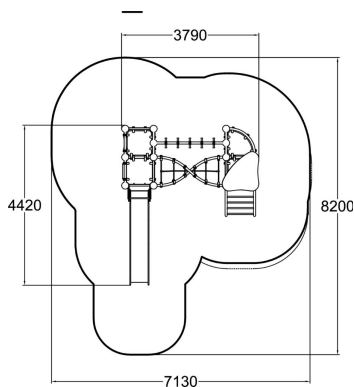

-  Climbing
3
-  Roofs
1
-  Slides
1
-  Towers
2

Cesium is an exciting multifunctional playground set with a tall slide and two 1,470 mm high towers. It can fit several children at a time. There are three forms of ascent: by ladder, climbing rope or peg ladder. Access from one tower to the other is either via a twisty climbing net or along hanging monkey bars. The set provides enough of a challenge even for older children, while developing their motor skills and balance. There are four seats at the bottom to provide a welcome rest from climbing.

User age	3+
Number of users	14
Product length, mm	3790
Product width, mm	4420
Product height, mm	3410
Impact area, m ²	39.9
Falling space, m ²	41.4
Height required, mm	3410
Max. free fall height, mm	2250
Safety info	EN 1176-1, 3 TÜV
Installation time (for 1), H	28
Foundation options	deep_mounting surface_mounting