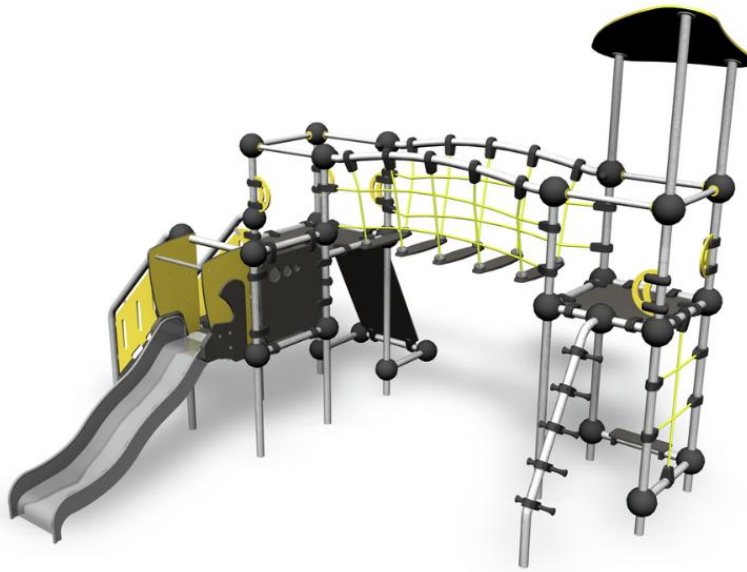

-  Bridges  
1
-  Climbing  
3
-  Roofs  
1
-  Slides  
1
-  Towers  
3

Krypton is a multifunctional playground set for children of diverse ages. It can fit several children at a time. The lower slide is suitable for younger kids, while older ones will be fascinated by the various climbing sections. Access to the 870 mm high slide is safe via steps. The higher tower (1,470 mm) can be accessed by climbing net or a leaning peg ladder. The tower is also accessible via a climbing wall and a balancing bridge. A fun rung bridge is great for developing balance and using in various kinds of role playing games.

User age	1+
Number of users	11
Product length, mm	4720
Product width, mm	4080
Product height, mm	3410
Impact area, m <sup>2</sup>	34.5
Falling space, m <sup>2</sup>	37.6
Height required, mm	3410
Max. free fall height, mm	1550
Safety info	EN 1176-1, 3 TÜV
Installation time (for 1), H	22
Foundation options	deep_mounting surface_mounting