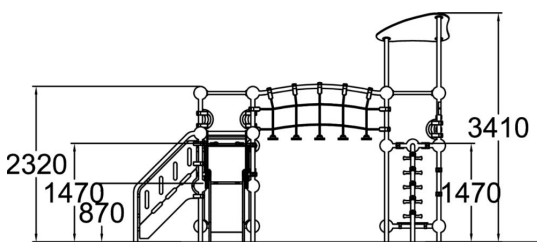

-  Bridges  
1
-  Climbing  
3
-  Roofs  
1
-  Slides  
1
-  Towers  
3

Krypton is a multifunctional playground set for children of diverse ages. It can fit several children at a time. The lower slide is suitable for younger kids, while older ones will be fascinated by the various climbing sections. Access to the 870 mm high slide is safe via steps. The higher tower (1,470 mm) can be accessed by climbing net or a leaning peg ladder. The tower is also accessible via a climbing wall and a balancing bridge. A fun rung bridge is great for developing balance and using in various kinds of role playing games.

User age	1+
Number of users	11
Product length, mm	4720
Product width, mm	4080
Product height, mm	3410
Impact area, m <sup>2</sup>	34.5
Falling space, m <sup>2</sup>	37.6
Height required, mm	3410
Max. free fall height, mm	1550
Safety info	EN 1176-1, 3 TÜV
Installation time (for 1), H	22
Foundation options	deep_mounting surface_mounting