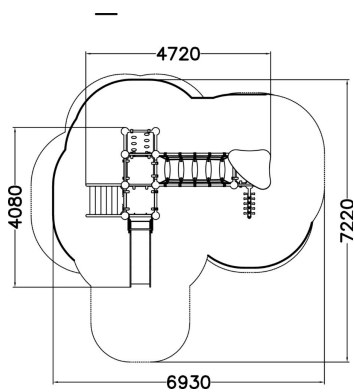

-  Bridges  
1
-  Climbing  
3
-  Roofs  
1
-  Slides  
1
-  Towers  
3

Krypton is a multifunctional playground set for children of diverse ages. It can fit several children at a time. The lower slide is suitable for younger kids, while older ones will be fascinated by the various climbing sections. Access to the 870 mm high slide is safe via steps. The higher tower (1,470 mm) can be accessed by climbing net or a leaning peg ladder. The tower is also accessible via a climbing wall and a balancing bridge. A fun rung bridge is great for developing balance and using in various kinds of role playing games.

User age	1+
Number of users	11
Product length, mm	4720
Product width, mm	4080
Product height, mm	3410
Impact area, m <sup>2</sup>	34.5
Falling space, m <sup>2</sup>	37.6
Height required, mm	3410
Max. free fall height, mm	1550
Safety info	EN 1176-1, 3 TÜV
Installation time (for 1), H	22
Foundation options	deep_mounting surface_mounting