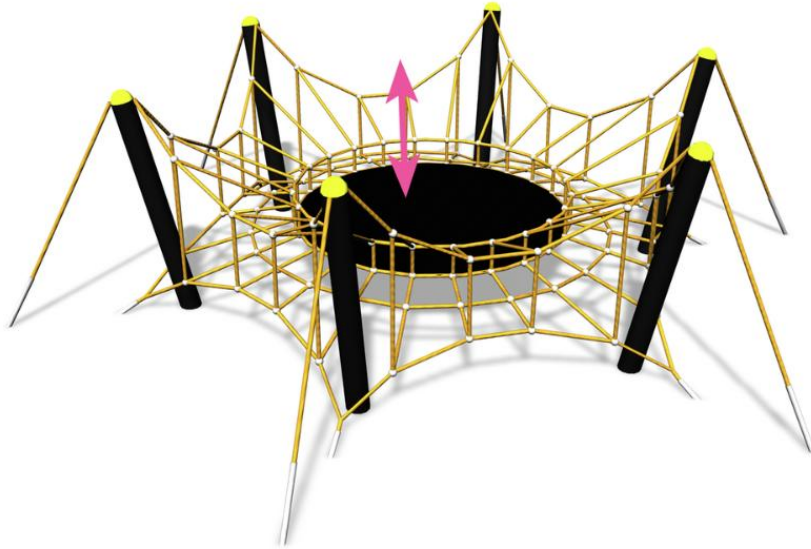

Spider M

Spider M is a fun climbing structure featuring a flexible center area surrounded by netting. The product is also available in blue-gray colour combination (200220), or in bigger L-size.

User age	2+
Number of users	13
Product length, mm	5600
Product width, mm	5600
Product height, mm	1200
Impact area, m ²	40.7
Height required, mm	2700
Max. free fall height, mm	1200
Installation time (for 1), H	34
Foundation options	deep_mounting