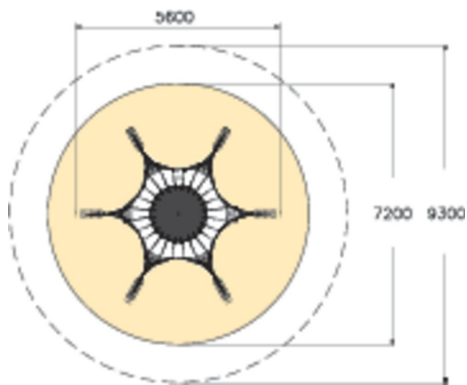

Spider M

Spider M is a fun climbing structure featuring a flexible center area surrounded by netting. The product is also available in blue-gray colour combination (200220), or in bigger L-size.

User age	2+
Number of users	13
Product length, mm	5600
Product width, mm	5600
Product height, mm	1200
Impact area, m ²	40.7
Height required, mm	2700
Max. free fall height, mm	1200
Installation time (for 1), H	34
Foundation options	deep_mounting