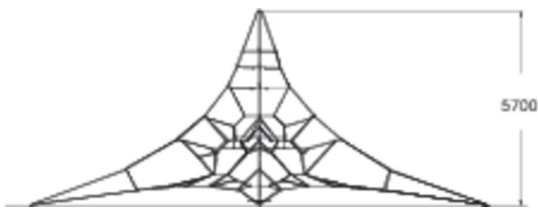

Pyramid Net L

Pyramid net provides a lot of movement, exercise, balance and fun. The climbing structure accommodates more challenges the deeper and higher you climb. Pyramid net offers high capacity in a compact format and it is suited to a wide age group! It is available in blue-grey or yellow-black colour combinations and in three sizes; S, M and L.

User age	6-12
Number of users	46
Product length, mm	9900
Product width, mm	9900
Product height, mm	5700
Impact area, m ²	87
Falling space, m ²	112.1
Height required, mm	5700
Max. free fall height, mm	850
Safety info	EN 1176-1, 11:2008 TÜV
Installation time (for 1), H	28
Foundation options	deep_mounting