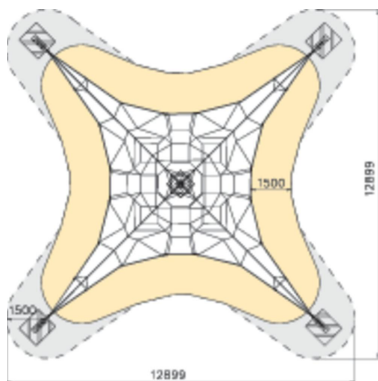

Pyramid Net L

Pyramid net provides a lot of movement, exercise, balance and fun. The climbing structure accommodates more challenges the deeper and higher you climb. Pyramid net offers high capacity in a compact format and it is suited to a wide age group! It is available in blue-grey or yellow-black colour combinations and in three sizes; S, M and L.

User age	6-12
Number of users	46
Product length, mm	9900
Product width, mm	9900
Product height, mm	5700
Impact area, m ²	87
Falling space, m ²	112.1
Height required, mm	5700
Max. free fall height, mm	850
Safety info	EN 1176-1, 11:2008 TÜV
Installation time (for 1), H	28
Foundation options	deep_mounting