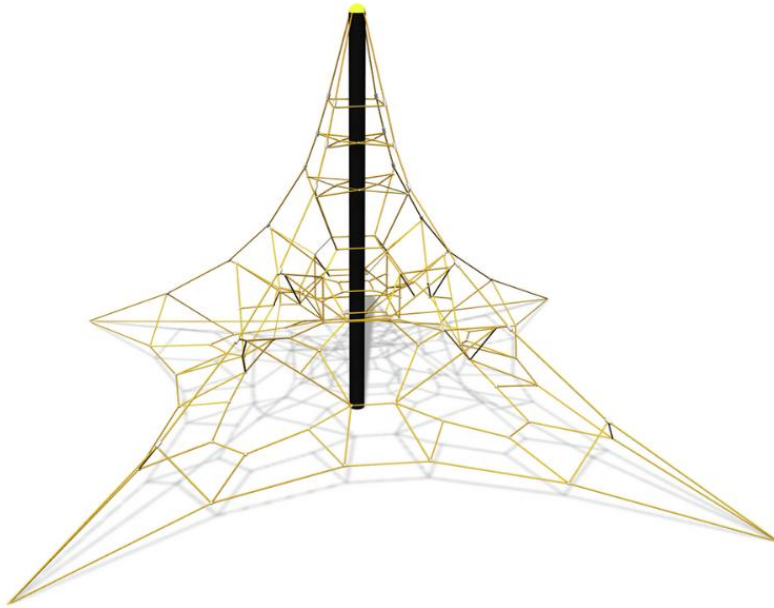

Pyramid Net S

Pyramid net provides a lot of movement, exercise, balance and fun. The climbing structure accommodates more challenges the deeper and higher you climb. Pyramid net offers high capacity in a compact format and it is suited to a wide age group! It is available in blue-grey or yellow-black colour combinations and in three sizes; S, M and L.

User age	6-12
Number of users	28
Product length, mm	5660
Product width, mm	5660
Product height, mm	3900
Impact area, m ²	41.7
Falling space, m ²	59.3
Height required, mm	3900
Max. free fall height, mm	510
Safety info	EN 1176-1, 11:2008 TÜV
Installation time (for 1), H	28
Foundation options	deep_mounting