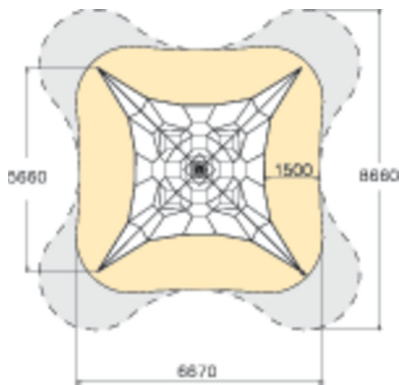

Pyramid Net S

Pyramid net provides a lot of movement, exercise, balance and fun. The climbing structure accommodates more challenges the deeper and higher you climb. Pyramid net offers high capacity in a compact format and it is suited to a wide age group! It is available in blue-grey or yellow-black colour combinations and in three sizes; S, M and L.

User age	6-12
Number of users	28
Product length, mm	5660
Product width, mm	5660
Product height, mm	3900
Impact area, m ²	41.7
Falling space, m ²	59.3
Height required, mm	3900
Max. free fall height, mm	510
Safety info	EN 1176-1, 11:2008 TÜV
Installation time (for 1), H	28
Foundation options	deep_mounting