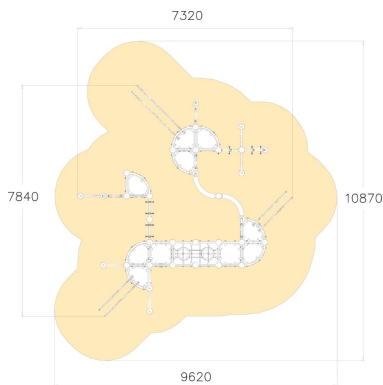

Climbing
5

Play panels
1

Slides
3

Towers
4

User age	4+
Number of users	26
Product length, mm	7320
Product width, mm	7840
Product height, mm	2600
Impact area, m ²	70.6
Height required, mm	3540
Max. free fall height, mm	1740
Safety info	EN 1176-1, (3):2008 TÜV
Installation time (for 1), H	32
Foundation options	deep_mounting surface_mounting