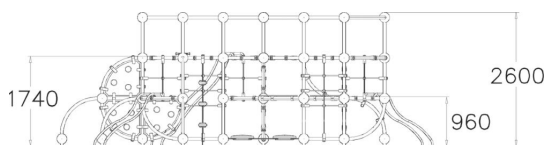

Climbing
5

Play panels
1

Slides
3

Towers
4

User age	4+
Number of users	26
Product length, mm	7320
Product width, mm	7840
Product height, mm	2600
Impact area, m ²	70.6
Height required, mm	3540
Max. free fall height, mm	1740
Safety info	EN 1176-1, (3):2008 TÜV
Installation time (for 1), H	32
Foundation options	deep_mounting surface_mounting