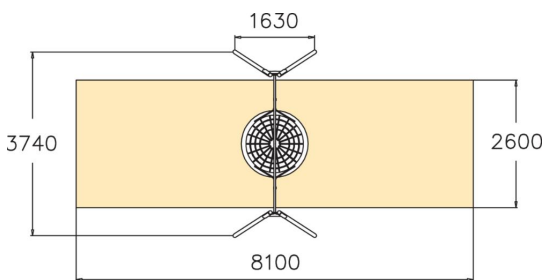

Metal swing set with bird's nest swing seat. The bird's nest seat can be switched to the inclusive basket swing seat (age group 3+) with only a small effect on the price. Please inform us of the seat preference when ordering the product. Three color options: dark grey RAL7024, grey RAL 9023, or unpainted hot galvanized steel. For a surcharge, you can order the foundation plate kit for non-concrete installation. Please note: in some markets the swing frame and the seat are sold separately. Contact your local representative for details. Bird's nest swing seat: Age group: 1+ Amount of users: 4 Inclusive basket swing seat: Age group: 3+ Amount of users: 1

User age	1+
Number of users	4
Product length, mm	1630
Product width, mm	3740
Product height, mm	2680
Impact area, m ²	21.1
Falling space, m ²	21.1
Height required, mm	2900
Max. free fall height, mm	1400
Safety info	EN 1176-1, 2 TÜV
Installation time (for 1), H	6
Foundation options	deep_mounting surface_mounting
Metal	