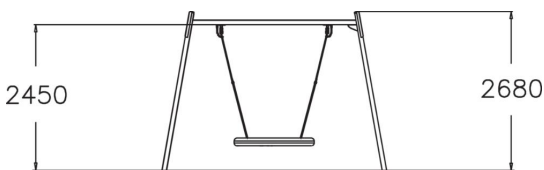

Metal swing set with bird's nest swing seat. The bird's nest seat can be switched to the inclusive basket swing seat (age group 3+) with only a small effect on the price. Please inform us of the seat preference when ordering the product. Three color options: dark grey RAL7024, grey RAL 9023, or unpainted hot galvanized steel. For a surcharge, you can order the foundation plate kit for non-concrete installation. Please note: in some markets the swing frame and the seat are sold separately. Contact your local representative for details. Bird's nest swing seat: Age group: 1+ Amount of users: 4 Inclusive basket swing seat: Age group: 3+ Amount of users: 1

User age	1+
Number of users	4
Product length, mm	1630
Product width, mm	3740
Product height, mm	2680
Impact area, m ²	21.1
Falling space, m ²	21.1
Height required, mm	2900
Max. free fall height, mm	1400
Safety info	EN 1176-1, 2 TÜV
Installation time (for 1), H	6
Foundation options	deep_mounting surface_mounting
Metal	