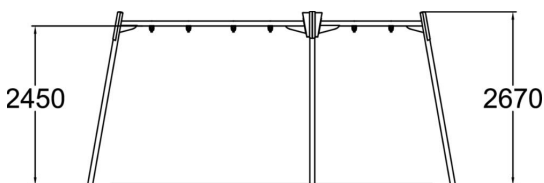

Metallic swing set for three seat. Three color options: dark gray RAL7024, gray RAL 9023 or unpainted hot galvanized steel. Seats should be ordered separately (210 cm chains). For a surcharge, you can order the foundation plate kit 929531SP for non-concrete installation.

User age	1+
Number of users	3
Product length, mm	1700
Product width, mm	5690
Product height, mm	2680
Impact area, m <sup>2</sup>	39.9
Falling space, m <sup>2</sup>	39.9
Height required, mm	3200
Max. free fall height, mm	1400
Safety info	EN 1176-1, 2 TÜV
Installation time (for 1), H	9
Foundation options	deep_mounting surface_mounting
Metal	