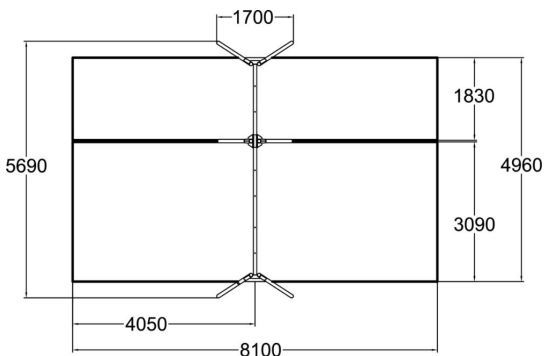

Metallic swing set for three seat. Three color options: dark gray RAL7024, gray RAL 9023 or unpainted hot galvanized steel. Seats should be ordered separately (210 cm chains). For a surcharge, you can order the foundation plate kit 929531SP for non-concrete installation.

User age	1+
Number of users	3
Product length, mm	1700
Product width, mm	5690
Product height, mm	2680
Impact area, m <sup>2</sup>	39.9
Falling space, m <sup>2</sup>	39.9
Height required, mm	3200
Max. free fall height, mm	1400
Safety info	EN 1176-1, 2 TÜV
Installation time (for 1), H	9
Foundation options	deep_mounting surface_mounting
Metal	