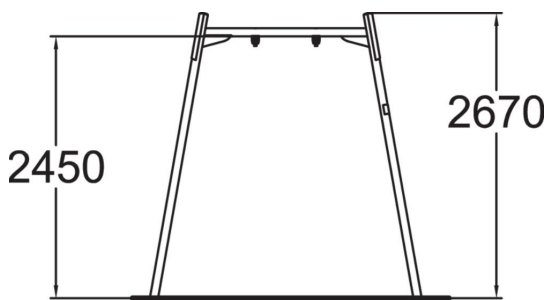

Metallic swing set for one seat. Three color options: dark gray RAL 7024, grey RAL 9023 or unpainted hot galvanized steel. Seat should be ordered separately (210 cm chains). For a surcharge, you can order the foundation plate kit 929531SP for non-concrete installation.

User age	4+
Number of users	1
Product length, mm	1700
Product width, mm	2550
Product height, mm	2680
Impact area, m <sup>2</sup>	14.8
Falling space, m <sup>2</sup>	14.8
Height required, mm	3200
Max. free fall height, mm	1400
Safety info	EN 1176-1, 2 TÜV
Installation time (for 1), H	6
Foundation options	deep_mounting surface_mounting
Metal	