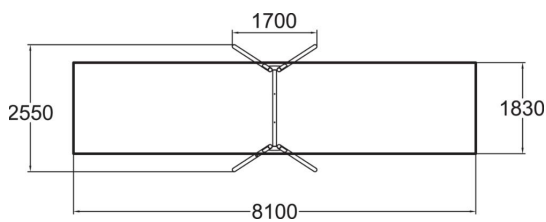

Metallic swing set for one seat. Three color options: dark gray RAL 7024, grey RAL 9023 or unpainted hot galvanized steel. Seat should be ordered separately (210 cm chains). For a surcharge, you can order the foundation plate kit 929531SP for non-concrete installation.

User age	4+
Number of users	1
Product length, mm	1700
Product width, mm	2550
Product height, mm	2680
Impact area, m <sup>2</sup>	14.8
Falling space, m <sup>2</sup>	14.8
Height required, mm	3200
Max. free fall height, mm	1400
Safety info	EN 1176-1, 2 TÜV
Installation time (for 1), H	6
Foundation options	deep_mounting surface_mounting
Metal	