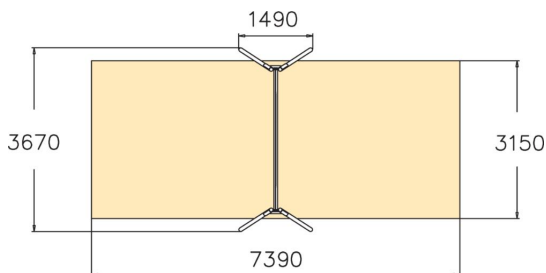

Metallic swing set for two seats. Three color options: dark gray RAL7024, gray RAL 9023 or unpainted hot galvanized steel. Seats should be ordered separately (160 cm chains). For a surcharge, you can order the foundation plate kit 929531SP for non-concrete installation.

User age	1+
Number of users	2
Product length, mm	1490
Product width, mm	3670
Product height, mm	2270
Impact area, m ²	23.3
Falling space, m ²	23.3
Height required, mm	3200
Max. free fall height, mm	1200
Safety info	EN 1176-1, 2 TÜV
Installation time (for 1), H	6
Foundation options	deep_mounting surface_mounting
Metal	