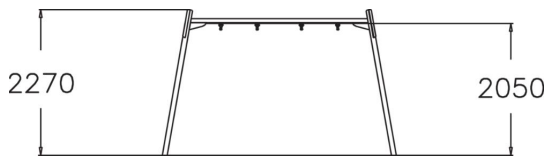

Metallic swing set for two seats. Three color options: dark gray RAL7024, gray RAL 9023 or unpainted hot galvanized steel. Seats should be ordered separately (160 cm chains). For a surcharge, you can order the foundation plate kit 929531SP for non-concrete installation.

User age	1+
Number of users	2
Product length, mm	1490
Product width, mm	3670
Product height, mm	2270
Impact area, m ²	23.3
Falling space, m ²	23.3
Height required, mm	3200
Max. free fall height, mm	1200
Safety info	EN 1176-1, 2 TÜV
Installation time (for 1), H	6
Foundation options	deep_mounting surface_mounting
Metal	