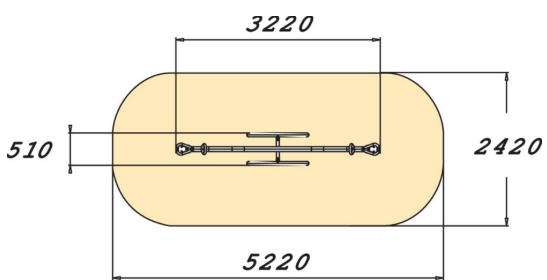

Metal seesaw for two.

User age	3+
Number of users	2
Product length, mm	3220
Product width, mm	510
Product height, mm	890
Impact area, m ²	11.8
Falling space, m ²	11.8
Height required, mm	2660
Max. free fall height, mm	1100
Safety info	EN 1176-1, 6 TÜV
Installation time (for 1), H	3
Foundation options	deep_mounting surface_mounting
Metal	
Colour of walls and HPL	