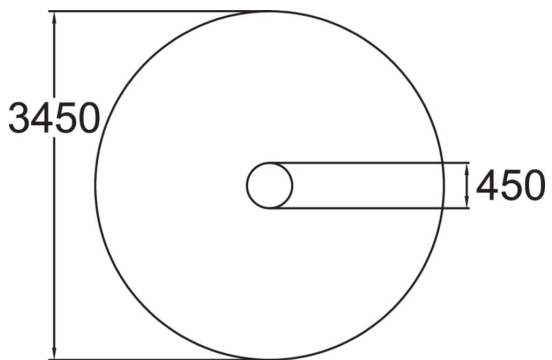

Rubber button

User age	1+
Number of users	1
Product length, mm	450
Product width, mm	450
Product height, mm	300
Falling space, m <sup>2</sup>	9.4
Height required, mm	2100
Max. free fall height, mm	300
Safety info	EN 1176-1 TÜV
Installation time (for 1), H	0.5
Foundation options	deep_mounting surface_mounting