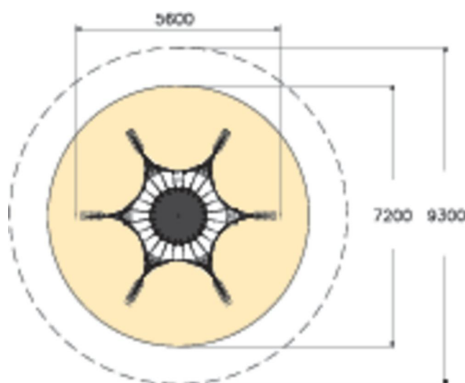

Spider M is a fun climbing structure featuring a flexible center area surrounded by netting. The product is also available in orange-black colour combination (220220), or in bigger L-size.

User age	2+
Number of users	13
Product length, mm	5600
Product width, mm	5600
Product height, mm	1200
Impact area, m ²	40.7
Height required, mm	2700
Max. free fall height, mm	1200
Installation time (for 1), H	34
Foundation options	deep_mounting