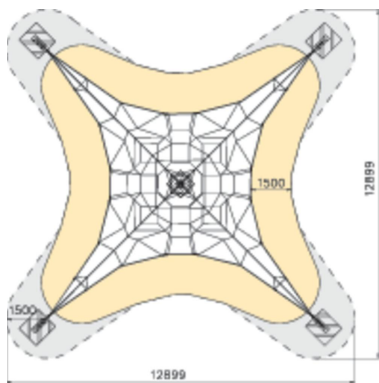

Pyramid Net L

Pyramid net provides a lot of movement, exercise, balance and fun. The climbing structure accommodates more challenges the deeper and higher you climb. Pyramid net offers high capacity in a compact format and it is suited to a wide age group! It is available in blue-grey or yellow-black colour combinations and in three sizes; S, M and L.

User age	6+
Number of users	46
Product length, mm	9900
Product width, mm	9900
Product height, mm	5700
Impact area, m ²	87
Falling space, m ²	112.1
Height required, mm	5700
Max. free fall height, mm	850
Safety info	EN 1176-1, 11:2008 TÜV
Installation time (for 1), H	28
Foundation options	deep_mounting