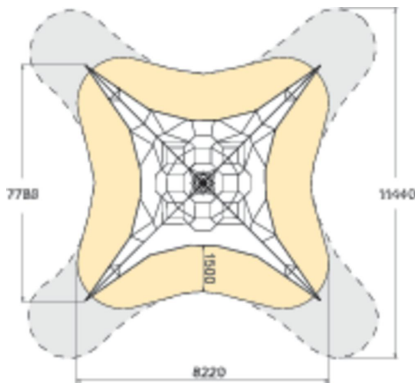

Pyramid Net M

Pyramid net provides a lot of movement, exercise, balance and fun. The climbing structure accommodates more challenges the deeper and higher you climb. Pyramid net offers high capacity in a compact format and it is suited to a wide age group! It is available in blue-grey or yellow-black colour combinations and in three sizes; S, M and L.

User age	6+
Number of users	35
Product length, mm	7780
Product width, mm	7780
Product height, mm	4450
Impact area, m ²	59.5
Falling space, m ²	83.3
Height required, mm	4450
Max. free fall height, mm	700
Safety info	EN 1176-1, 11:2008 TÜV
Installation time (for 1), H	28
Foundation options	deep_mounting