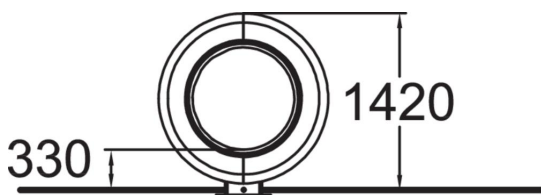

User age	6+
Number of users	3
Product length, mm	1370
Product width, mm	560
Product height, mm	1420
Impact area, m ²	14.4
Height required, mm	1800
Max. free fall height, mm	1000
Safety info	EN 1176-1 TÜV
Installation time (for 1), H	4
Foundation options	surface_mounting
Metal	