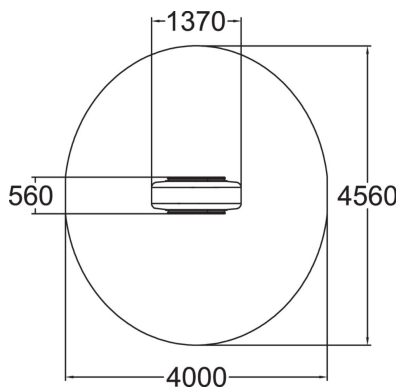

User age	6+
Number of users	3
Product length, mm	1370
Product width, mm	560
Product height, mm	1420
Impact area, m ²	14.4
Height required, mm	1800
Max. free fall height, mm	1000
Safety info	EN 1176-1 TÜV
Installation time (for 1), H	4
Foundation options	surface_mounting
Metal	