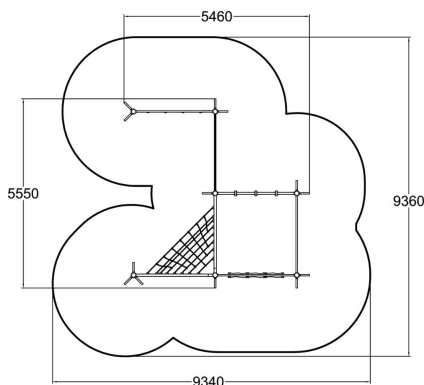

175595

Gnome's Climbing Forest

This playground set is 3,050 mm high and consists of seven climbing posts, two vertical climbing nets and one leaning net. Children can traverse it from one end to the other. It fits a large number of kids at one time, making for sociable play. The Gnome's Climbing Forest offers diverse opportunities for climbing that develop the climbers' fitness and motor skills. The pleasant natural rope material and the fun design provide new climbing and hanging challenges. The nets are tilted or twisted in different directions and have holes of different sizes at various heights, just like the nature that surrounds us. The Goblin's Climbing Forest varies when approached from different directions, offering countless opportunities for play.

User age	4+
Number of users	12
Product length, mm	5460
Product width, mm	5550
Product height, mm	3050
Impact area, m ²	69.9
Falling space, m ²	69.9
Height required, mm	3050
Max. free fall height, mm	2600
Safety info	EN 1176-1 TÜV
Installation time (for 1), H	16
Foundation options	deep_mounting surface_mounting
Wood	
Metal	