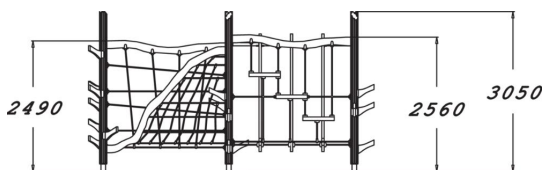

175595

Gnome's Climbing Forest

This playground set is 3,050 mm high and consists of seven climbing posts, two vertical climbing nets and one leaning net. Children can traverse it from one end to the other. It fits a large number of kids at one time, making for sociable play. The Gnome's Climbing Forest offers diverse opportunities for climbing that develop the climbers' fitness and motor skills. The pleasant natural rope material and the fun design provide new climbing and hanging challenges. The nets are tilted or twisted in different directions and have holes of different sizes at various heights, just like the nature that surrounds us. The Goblin's Climbing Forest varies when approached from different directions, offering countless opportunities for play.

User age	4+
Number of users	12
Product length, mm	5460
Product width, mm	5550
Product height, mm	3050
Impact area, m ²	69.9
Falling space, m ²	69.9
Height required, mm	3050
Max. free fall height, mm	2600
Safety info	EN 1176-1 TÜV
Installation time (for 1), H	16
Foundation options	deep_mounting surface_mounting
Wood	
Metal	