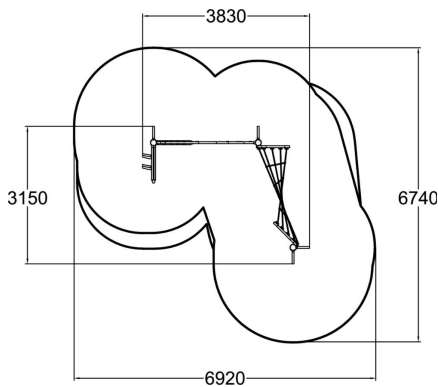

175590

Troll's Climbing Track

A 2,250 mm high climbing frame with one triangular climbing net and one leaning climbing net, as well as upright posts with six climbing branches. Children can traverse the set from one end to the other. The pleasant natural rope material and the fun design provide new climbing and hanging challenges. The nets are tilted or twisted in different directions and have holes of different sizes at various heights, just like the nature that surrounds us. The Goblin's Climbing Route varies when approached from different directions, offering countless opportunities for play.

User age	4+
Number of users	5
Product length, mm	3830
Product width, mm	3150
Product height, mm	2250
Impact area, m ²	30.8
Falling space, m ²	32.5
Height required, mm	3460
Max. free fall height, mm	1960
Safety info	EN 1176-1 TÜV
Installation time (for 1), H	6
Foundation options	deep_mounting surface_mounting
Wood	<input checked="" type="checkbox"/>
Metal	<input type="checkbox"/>