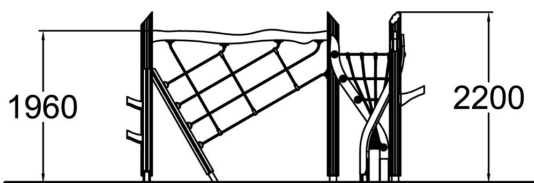

175590

Troll's Climbing Track

A 2,250 mm high climbing frame with one triangular climbing net and one leaning climbing net, as well as upright posts with six climbing branches. Children can traverse the set from one end to the other. The pleasant natural rope material and the fun design provide new climbing and hanging challenges. The nets are tilted or twisted in different directions and have holes of different sizes at various heights, just like the nature that surrounds us. The Goblin's Climbing Route varies when approached from different directions, offering countless opportunities for play.

User age	4+
Number of users	5
Product length, mm	3830
Product width, mm	3150
Product height, mm	2250
Impact area, m ²	30.8
Falling space, m ²	32.5
Height required, mm	3460
Max. free fall height, mm	1960
Safety info	EN 1176-1 TÜV
Installation time (for 1), H	6
Foundation options	deep_mounting surface_mounting
Wood	<input checked="" type="checkbox"/>
Metal	<input type="checkbox"/>