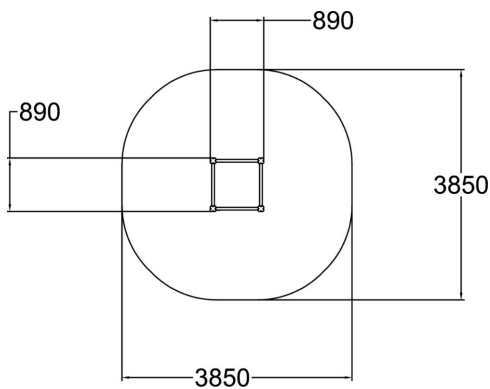

# Flora plant box

Let the children observe the miracle of growth in the most fascinating way; by letting them plant their very own flowers or vegetables. Flora Plant boxes are ideal for sensory play for a wide age range, as well as for beautiful home for flowers or veggies in any park or garden. Plant boxes are also nice dividers of different zones at the playground.

Product length, mm	890
Product width, mm	890
Product height, mm	320
Falling space, m <sup>2</sup>	12.6
Height required, mm	1000
Max. free fall height, mm	260
Wood	