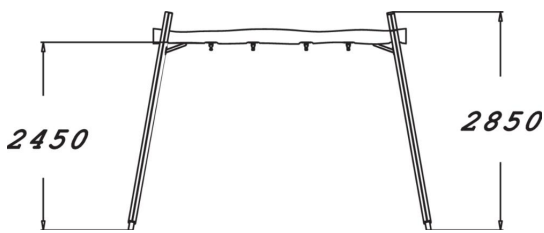

Forest Elf's Swing

The Forest Elf's Swing is a perennial favourite among kids, offering thrilling speed! The lovely swing frame fits beautifully into its natural background. The height of the frame is 2850 mm. The frame has bearings for two seats, with 210 cm chains.

User age	4+
Number of users	2
Product length, mm	3960
Product width, mm	1570
Product height, mm	2850
Impact area, m ²	25.5
Falling space, m ²	25.5
Height required, mm	2900
Max. free fall height, mm	1400
Safety info	EN 1176-1, 2 TÜV
Installation time (for 1), H	6
Foundation options	deep_mounting surface_mounting
Wood	<input checked="" type="checkbox"/>
Metal	<input type="checkbox"/>