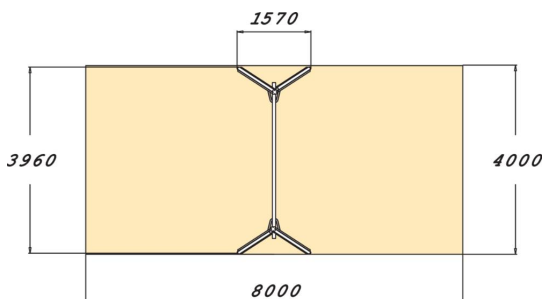

Forest Elf's Swing

The Forest Elf's Swing is a perennial favourite among kids, offering thrilling speed! The lovely swing frame fits beautifully into its natural background. The height of the frame is 2850 mm. The frame has bearings for two seats, with 210 cm chains.

User age	4+
Number of users	2
Product length, mm	3960
Product width, mm	1570
Product height, mm	2850
Impact area, m ²	25.5
Falling space, m ²	25.5
Height required, mm	2900
Max. free fall height, mm	1400
Safety info	EN 1176-1, 2 TÜV
Installation time (for 1), H	6
Foundation options	deep_mounting surface_mounting
Wood	<input checked="" type="checkbox"/>
Metal	<input type="checkbox"/>