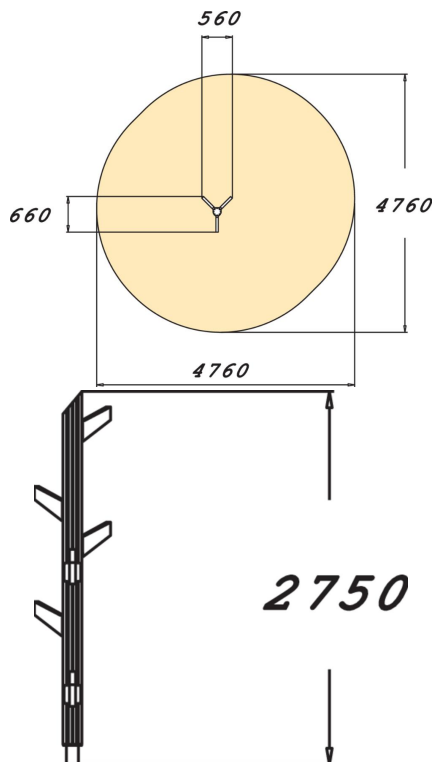

175550

Goblin's Climbing

Climbing tree is 2750 mm high play equipment with six branches. Climbing develops the climbers' fitness and motor skills. Besides climbing, the fun appearance of this climbing tree offers countless opportunities for play. All foundations are made of metal, sheltering the wood from direct contact with the ground to prevent rot and extend the products life.

User age	6+
Number of users	1
Product length, mm	560
Product width, mm	660
Product height, mm	2750
Impact area, m ²	17.6
Falling space, m ²	17.6
Height required, mm	2950
Max. free fall height, mm	2650
Safety info	EN 1176-1 TÜV
Installation time (for 1), H	1
Foundation options	deep_mounting surface_mounting
Wood	<input checked="" type="checkbox"/>
Metal	<input type="checkbox"/>