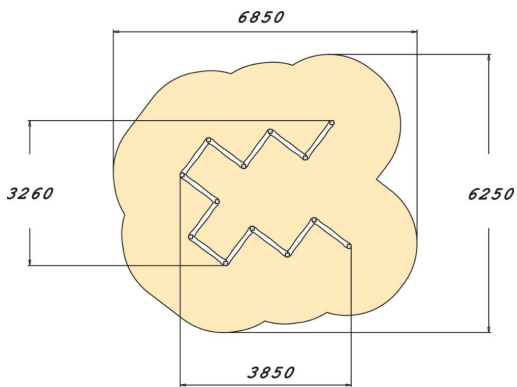

Goblin's Track

The Goblin's Track is a balancing track set at a height of 560 mm, consisting of 12 beams. It can fit several children at a time. Traversing the track develops the children's sense of balance and motor skills. The shape of the track fuels the kids' imaginations, turning it into a wide variety of things: horse pens, garages, rows of houses... Older kids may want to use the track just for hanging out.

User age	3+
Number of users	12
Product length, mm	3860
Product width, mm	3260
Product height, mm	560
Falling space, m ²	34.1
Height required, mm	2290
Max. free fall height, mm	490
Safety info	EN 1176-1 TÜV
Installation time (for 1), H	4
Foundation options	deep_mounting surface_mounting
Wood	
Metal	