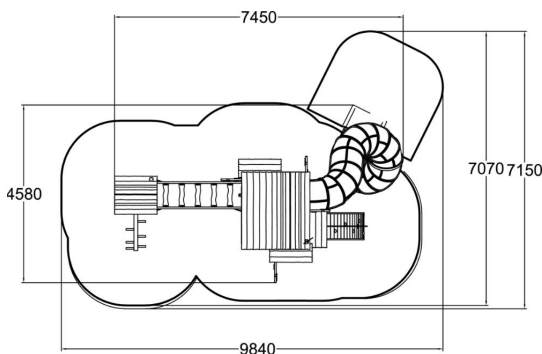

-  Balancing
1
-  Bridges
1
-  Climbing
5
-  Roofs
4
-  Slides
1
-  Towers
8

Magic Mountain is an exciting control centre and a watchtower for the courageous and agile magicians. With the highest point reaching over six metres, it is also a stunning landmark. However, not only magic will take the players up to the top floor. Instead, everyone can practise their climbing skills in many different ways to reach the intriguing "chambers" on multiple levels, and to enjoy the tube slide back down from the top! More details on the "Materials and colours" tab.

User age	3+
Number of users	29
Product length, mm	7450
Product width, mm	4580
Product height, mm	6840
Impact area, m ²	47
Falling space, m ²	47.6
Height required, mm	6850
Max. free fall height, mm	1470
Safety info	EN 1176-1, 3 TÜV
Installation time (for 1), H	112
Wood	