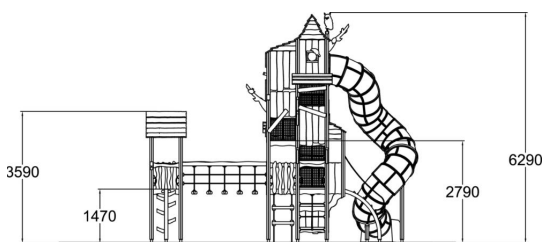

-  Balancing
1
-  Bridges
1
-  Climbing
5
-  Roofs
4
-  Slides
1
-  Towers
8

Magic Mountain is an exciting control centre and a watchtower for the courageous and agile magicians. With the highest point reaching over six metres, it is also a stunning landmark. However, not only magic will take the players up to the top floor. Instead, everyone can practise their climbing skills in many different ways to reach the intriguing "chambers" on multiple levels, and to enjoy the tube slide back down from the top! More details on the "Materials and colours" tab.

User age	3+
Number of users	29
Product length, mm	7450
Product width, mm	4580
Product height, mm	6840
Impact area, m ²	47
Falling space, m ²	47.6
Height required, mm	6850
Max. free fall height, mm	1470
Safety info	EN 1176-1, 3 TÜV
Installation time (for 1), H	112
Wood	