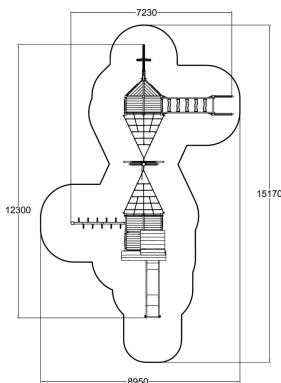

|                               |                                   |
|-------------------------------|-----------------------------------|
| User age                      | 4+                                |
| Number of users               | 32                                |
| Product length, mm            | 12300                             |
| Product width, mm             | 7040                              |
| Product height, mm            | 4630                              |
| Impact area, m <sup>2</sup>   | 70.7                              |
| Falling space, m <sup>2</sup> | 70.7                              |
| Height required, mm           | 5630                              |
| Max. free fall height, mm     | 1470                              |
| Safety info                   | EN 1176-1, 3 TÜV                  |
| Installation time (for 1), H  | 36                                |
| Foundation options            | deep_mounting<br>surface_mounting |
| Wood                          |                                   |
| Metal                         |                                   |
| Ropes                         |                                   |