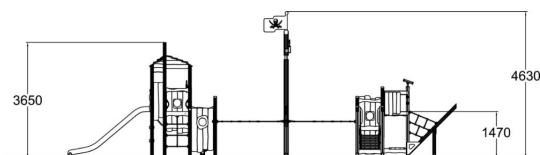

|                               |                                   |
|-------------------------------|-----------------------------------|
| User age                      | 4+                                |
| Number of users               | 32                                |
| Product length, mm            | 12300                             |
| Product width, mm             | 7040                              |
| Product height, mm            | 4630                              |
| Impact area, m <sup>2</sup>   | 70.7                              |
| Falling space, m <sup>2</sup> | 70.7                              |
| Height required, mm           | 5630                              |
| Max. free fall height, mm     | 1470                              |
| Safety info                   | EN 1176-1, 3 TÜV                  |
| Installation time (for 1), H  | 36                                |
| Foundation options            | deep_mounting<br>surface_mounting |
| Wood                          |                                   |
| Metal                         |                                   |
| Ropes                         |                                   |