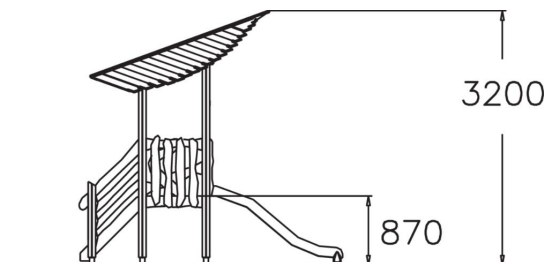

-  Roofs
1
-  Slides
1
-  Towers
1

Fairy's Burrow is a lovely slide, straight from a story-book, that will fit into a small space. This playground equipment for younger children includes small steps, a covered, 870 mm high platform and a low slide. The platform's leafy roof and wooden fences give wings to the imagination and lead to all sorts of exciting imaginative games. Structure of the slides is curved laminated wood and the gliding surface is stainless steel. All Flora products are modular, and all parts are factory-made which guarantees an easy access and exchangeability of spare parts.

User age	1+
Number of users	4
Product length, mm	3310
Product width, mm	1500
Product height, mm	3200
Impact area, m ²	19.1
Falling space, m ²	21.3
Height required, mm	3200
Max. free fall height, mm	1000
Safety info	EN 1176-1, 3 TÜV
Installation time (for 1), H	8
Foundation options	deep_mounting surface_mounting
Wood	
Metal	