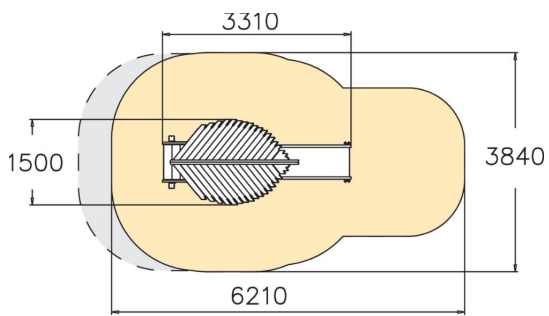

-  Roofs
1
-  Slides
1
-  Towers
1

Fairy's Burrow is a lovely slide, straight from a story-book, that will fit into a small space. This playground equipment for younger children includes small steps, a covered, 870 mm high platform and a low slide. The platform's leafy roof and wooden fences give wings to the imagination and lead to all sorts of exciting imaginative games. Structure of the slides is curved laminated wood and the gliding surface is stainless steel. All Flora products are modular, and all parts are factory-made which guarantees an easy access and exchangeability of spare parts.

User age	1+
Number of users	4
Product length, mm	3310
Product width, mm	1500
Product height, mm	3200
Impact area, m ²	19.1
Falling space, m ²	21.3
Height required, mm	3200
Max. free fall height, mm	1000
Safety info	EN 1176-1, 3 TÜV
Installation time (for 1), H	8
Foundation options	deep_mounting surface_mounting
Wood	
Metal	