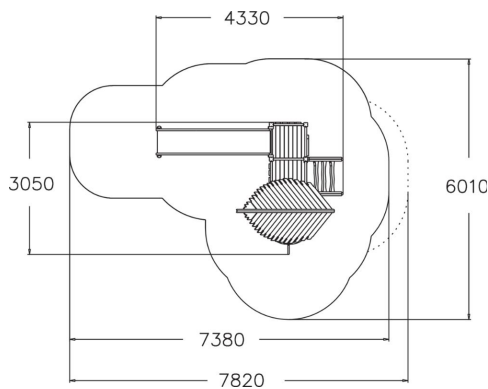

-  Climbing
2
-  Roofs
1
-  Slides
2
-  Towers
1

This playground set includes one 1,470 mm high, covered tower that can be reached by two different ladders. An exciting long slide and a fireman's pole are guaranteed to give a thrilling ride. The Troll's Shelter is a multifunctional piece of playground equipment with many options that develop children's motor skills and are suitable for climbers of different levels. The piece settles smoothly into its environment, and the imagination is the only limit beneath its lovely leafy roofs.

User age	3+
Number of users	7
Product length, mm	4330
Product width, mm	2850
Product height, mm	3820
Impact area, m ²	29.1
Falling space, m ²	30.5
Height required, mm	3820
Max. free fall height, mm	1470
Safety info	EN 1176-1, 3 TÜV
Installation time (for 1), H	13
Foundation options	deep_mounting surface_mounting
Wood	
Metal	