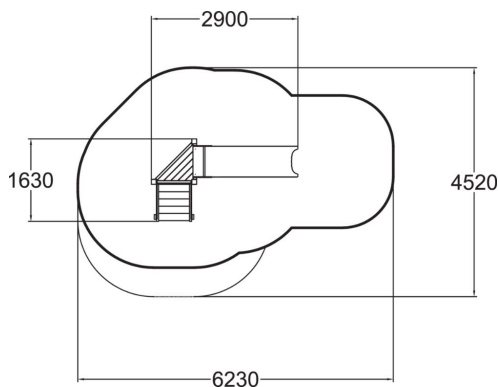

Playground product with stairs to a 870 mm high platform and a small plastic slide for safe sliding.

User age	1+
Number of users	3
Product length, mm	2900
Product width, mm	1630
Product height, mm	1710
Impact area, m <sup>2</sup>	19
Height required, mm	2670
Max. free fall height, mm	1000
Safety info	EN 1176-1, 3 TÜV
Installation time (for 1), H	5
Foundation options	deep_mounting