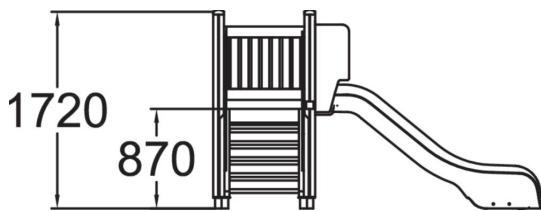

Playground product with stairs to a 870 mm high platform and a small plastic slide for safe sliding.

User age	1+
Number of users	3
Product length, mm	2900
Product width, mm	1630
Product height, mm	1710
Impact area, m <sup>2</sup>	19
Height required, mm	2670
Max. free fall height, mm	1000
Safety info	EN 1176-1, 3 TÜV
Installation time (for 1), H	5
Foundation options	deep_mounting