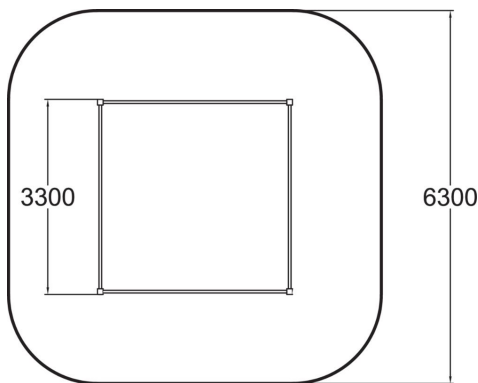

A wooden sandbox with clean lines. The sandbox offers children a good opportunity to use their imagination and improve their three-dimensional perception.

User age	1+
Number of users	21
Product length, mm	3300
Product width, mm	3300
Product height, mm	380
Falling space, m ²	37.8
Height required, mm	2090
Max. free fall height, mm	290
Safety info	EN 1176-1 TÜV
Installation time (for 1), H	2
Foundation options	deep_mounting