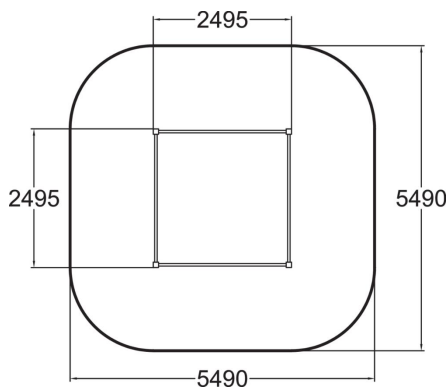

A wooden sandbox with clean lines. Sand play offers children a good opportunity to use their imagination and improve their three-dimensional perception.

User age	1+
Number of users	13
Product length, mm	2495
Product width, mm	2495
Product height, mm	380
Falling space, m ²	28.3
Height required, mm	2090
Max. free fall height, mm	290
Safety info	EN 1176-1 TÜV
Installation time (for 1), H	1.5
Foundation options	deep_mounting