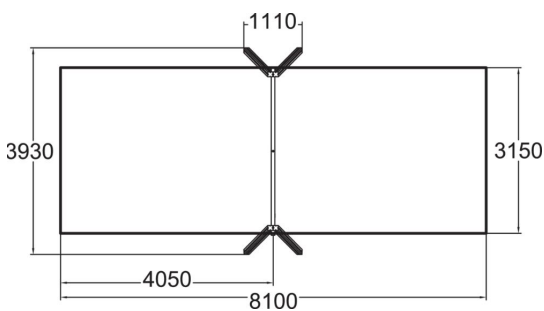

Swing Frame

Swing frame for two swings, matching the Clover family of products. The frame height is 2680 mm, the chain is 210 cm long. Swinging stimulates the vestibular system located in the inner ear, which in turn develops motor coordination and balance. The swinging motion also soothes the mind.

User age	4+
Number of users	2
Product length, mm	3930
Product width, mm	1110
Product height, mm	2680
Impact area, m ²	25.5
Height required, mm	2900
Max. free fall height, mm	1400
Safety info	EN 1176-1, 2 TÜV
Installation time (for 1), H	6
Foundation options	deep_mounting