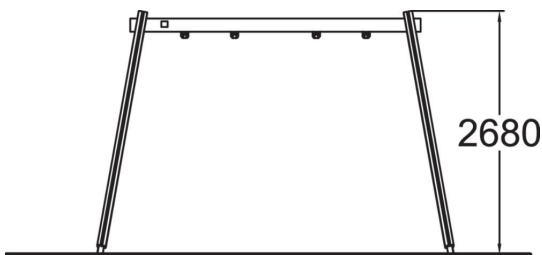

Swing Frame

Swing frame for two swings, matching the Clover family of products. The frame height is 2680 mm, the chain is 210 cm long. Swinging stimulates the vestibular system located in the inner ear, which in turn develops motor coordination and balance. The swinging motion also soothes the mind.

User age	4+
Number of users	2
Product length, mm	3930
Product width, mm	1110
Product height, mm	2680
Impact area, m ²	25.5
Height required, mm	2900
Max. free fall height, mm	1400
Safety info	EN 1176-1, 2 TÜV
Installation time (for 1), H	6
Foundation options	deep_mounting