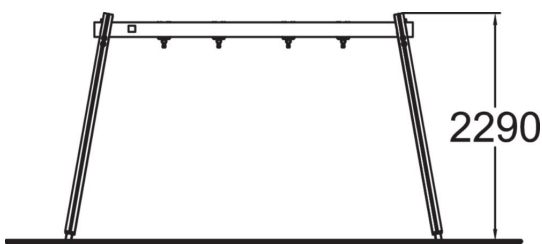

# Swing Frame low

Swing frame for two swings, matching the Clover family of products. The frame height is 2290 mm. The chain is 160 cm long. Swinging stimulates the vestibular system located in the inner ear, which in turn develops motor coordination and balance. The swinging motion also soothes the mind.

User age	1+
Number of users	2
Product length, mm	3780
Product width, mm	965
Product height, mm	2290
Impact area, m <sup>2</sup>	23.3
Height required, mm	2900
Max. free fall height, mm	1200
Safety info	EN 1176-1, 2 TÜV
Installation time (for 1), H	6
Foundation options	deep_mounting
Wood	