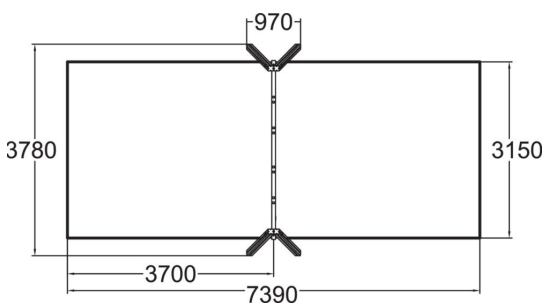

# Swing Frame low

Swing frame for two swings, matching the Clover family of products. The frame height is 2290 mm. The chain is 160 cm long. Swinging stimulates the vestibular system located in the inner ear, which in turn develops motor coordination and balance. The swinging motion also soothes the mind.

User age	1+
Number of users	2
Product length, mm	3780
Product width, mm	965
Product height, mm	2290
Impact area, m <sup>2</sup>	23.3
Height required, mm	2900
Max. free fall height, mm	1200
Safety info	EN 1176-1, 2 TÜV
Installation time (for 1), H	6
Foundation options	deep_mounting
Wood	