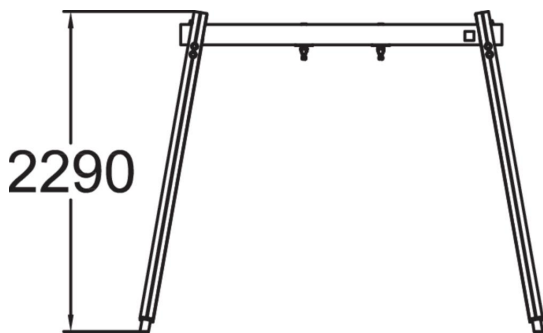

Swing Frame low

Swing frame for one swing, matching the Clover family of products. The frame height is 2290 mm. Chain 160 cm.

User age	1+
Number of users	1
Product length, mm	2880
Product width, mm	965
Product height, mm	2290
Impact area, m ²	14
Falling space, m ²	14
Height required, mm	2290
Max. free fall height, mm	1200
Safety info	EN 1176-1, 2 TÜV
Installation time (for 1), H	6
Foundation options	deep_mounting
Wood	