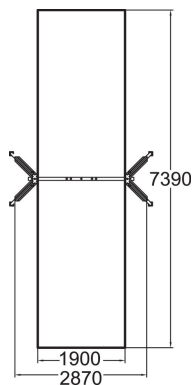

Swing Frame low

Swing frame for one swing, matching the Clover family of products. The frame height is 2290 mm. Chain 160 cm.

User age	1+
Number of users	1
Product length, mm	2880
Product width, mm	965
Product height, mm	2290
Impact area, m ²	14
Falling space, m ²	14
Height required, mm	2290
Max. free fall height, mm	1200
Safety info	EN 1176-1, 2 TÜV
Installation time (for 1), H	6
Foundation options	deep_mounting
Wood	