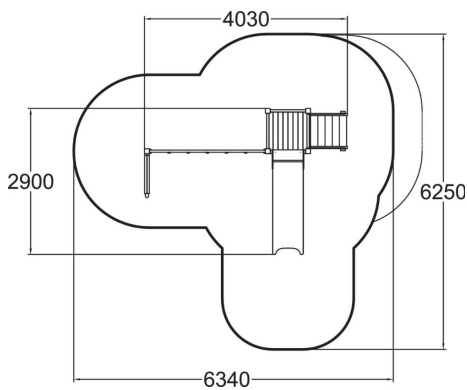

-  Climbing
1
-  Slides
1
-  Towers
1

Multifunctional play tower with a slide and a climbing frame. The (870 mm) tower can be accessed by stairs, and the exhilarating descent at high speed is via the slide.

User age	1+
Number of users	6
Product length, mm	4030
Product width, mm	2900
Product height, mm	2010
Impact area, m ²	26.3
Falling space, m ²	28.3
Height required, mm	3700
Max. free fall height, mm	1900
Safety info	EN 1176-1, 3 TÜV
Installation time (for 1), H	9
Foundation options	deep_mounting