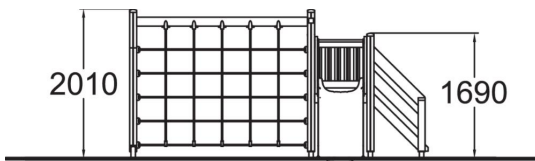

-  Climbing
1
-  Slides
1
-  Towers
1

Multifunctional play tower with a slide and a climbing frame. The (870 mm) tower can be accessed by stairs, and the exhilarating descent at high speed is via the slide.

User age	1+
Number of users	6
Product length, mm	4030
Product width, mm	2900
Product height, mm	2010
Impact area, m ²	26.3
Falling space, m ²	28.3
Height required, mm	3700
Max. free fall height, mm	1900
Safety info	EN 1176-1, 3 TÜV
Installation time (for 1), H	9
Foundation options	deep_mounting