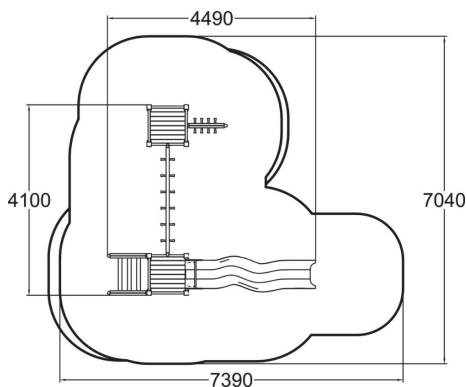

-  Climbing  
3
-  Slides  
1
-  Towers  
2

Multifunctional play tower with a slide and a climbing towers. The (1,470 mm) tower can be accessed by ladders, and the slide down using the plastic slide. The climbing tower (1,470 mm) consist of two ladders and a monkey bars at the height of 2,290 mm.

User age	3+
Number of users	8
Product length, mm	4490
Product width, mm	4100
Product height, mm	2290
Impact area, m <sup>2</sup>	36.9
Falling space, m <sup>2</sup>	38.1
Height required, mm	3330
Max. free fall height, mm	1470
Safety info	EN 1176-1, 3 TÜV
Installation time (for 1), H	10
Foundation options	deep_mounting