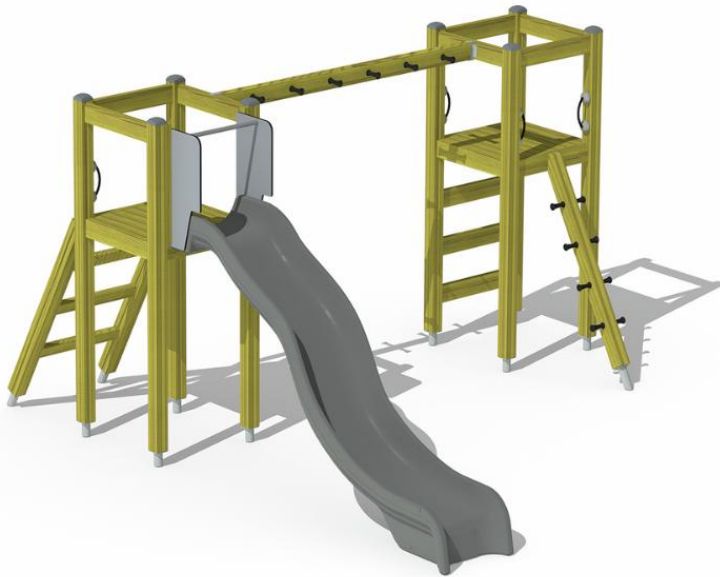

-  Climbing  
3
-  Slides  
1
-  Towers  
2

Multifunctional play tower with a slide and a climbing towers. The (1,470 mm) tower can be accessed by ladders, and the slide down using the plastic slide. The climbing tower (1,470 mm) consist of two ladders and a monkey bars at the height of 2,290 mm.

User age	3+
Number of users	8
Product length, mm	4490
Product width, mm	4100
Product height, mm	2290
Impact area, m <sup>2</sup>	36.9
Falling space, m <sup>2</sup>	38.1
Height required, mm	3330
Max. free fall height, mm	1470
Safety info	EN 1176-1, 3 TÜV
Installation time (for 1), H	10
Foundation options	deep_mounting