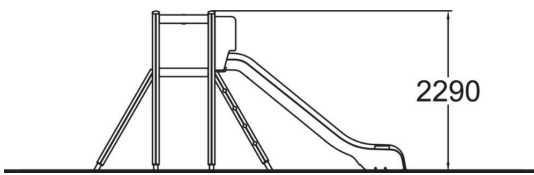

-  Climbing  
3
-  Slides  
1
-  Towers  
2

Multifunctional play tower with a slide and a climbing towers. The (1,470 mm) tower can be accessed by ladders, and the slide down using the plastic slide. The climbing tower (1,470 mm) consist of two ladders and a monkey bars at the height of 2,290 mm.

User age	3+
Number of users	8
Product length, mm	4490
Product width, mm	4100
Product height, mm	2290
Impact area, m <sup>2</sup>	36.9
Falling space, m <sup>2</sup>	38.1
Height required, mm	3330
Max. free fall height, mm	1470
Safety info	EN 1176-1, 3 TÜV
Installation time (for 1), H	10
Foundation options	deep_mounting