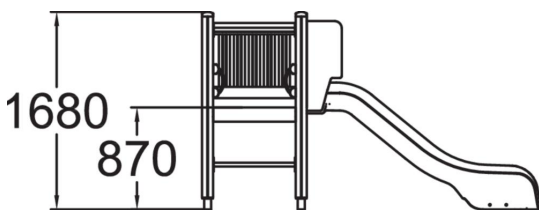

-  Climbing
1
-  Slides
1
-  Towers
1

Playground product with ladder to a 870 mm high platform and a plastic slide, suitable for playgrounds and parks.

User age	3+
Number of users	4
Product length, mm	2900
Product width, mm	900
Product height, mm	1660
Impact area, m ²	20
Height required, mm	2670
Max. free fall height, mm	1000
Safety info	EN 1176-1, 3 TÜV
Installation time (for 1), H	5
Foundation options	deep_mounting