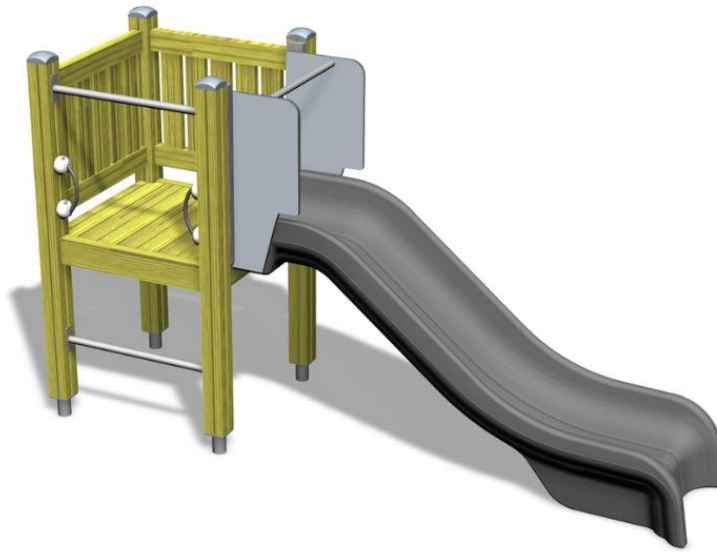

-  Climbing
1
-  Slides
1
-  Towers
1

Playground product with ladder to a 870 mm high platform and a plastic slide, suitable for playgrounds and parks.

User age	3+
Number of users	4
Product length, mm	2900
Product width, mm	900
Product height, mm	1660
Impact area, m ²	20
Height required, mm	2670
Max. free fall height, mm	1000
Safety info	EN 1176-1, 3 TÜV
Installation time (for 1), H	5
Foundation options	deep_mounting