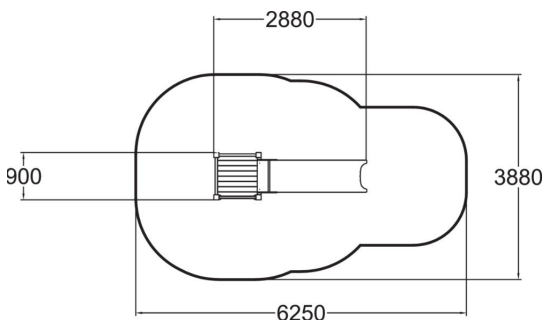

-  Climbing
1
-  Slides
1
-  Towers
1

Playground product with ladder to a 870 mm high platform and a plastic slide, suitable for playgrounds and parks.

User age	3+
Number of users	4
Product length, mm	2900
Product width, mm	900
Product height, mm	1660
Impact area, m ²	20
Height required, mm	2670
Max. free fall height, mm	1000
Safety info	EN 1176-1, 3 TÜV
Installation time (for 1), H	5
Foundation options	deep_mounting