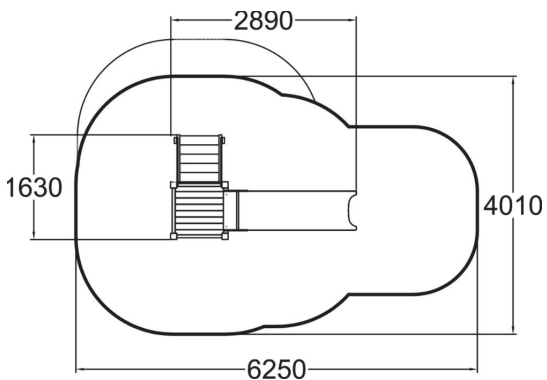

Safe and simple, this playground product has stairs to a 870 mm high platform and a small plastic slide.

User age	1+
Number of users	4
Product length, mm	2890
Product width, mm	1630
Product height, mm	1690
Impact area, m ²	19.9
Falling space, m ²	22
Height required, mm	3270
Max. free fall height, mm	1000
Safety info	EN 1176-1, 3 TÜV
Installation time (for 1), H	5
Foundation options	deep_mounting