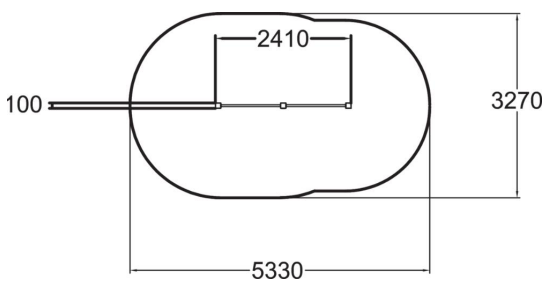

CHINNING BARS FOR 2

Number of users	2
Product length, mm	2410
Product width, mm	95
Product height, mm	1890
Impact area, m ²	14.8
Falling space, m ²	14.8
Height required, mm	1980
Max. free fall height, mm	1680
Safety info	EN 16630, EN 1176-1 TÜV
Installation time (for 1), H	1
Wood	
Metal	