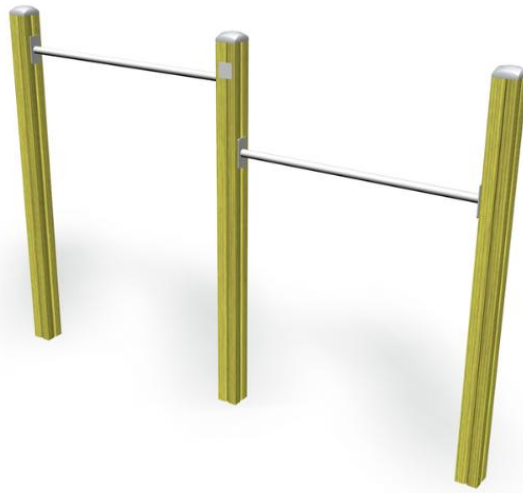

CHINNING BARS FOR 2

Number of users	2
Product length, mm	2410
Product width, mm	95
Product height, mm	1890
Impact area, m ²	14.8
Falling space, m ²	14.8
Height required, mm	1980
Max. free fall height, mm	1680
Safety info	EN 16630, EN 1176-1 TÜV
Installation time (for 1), H	1
Wood	
Metal	