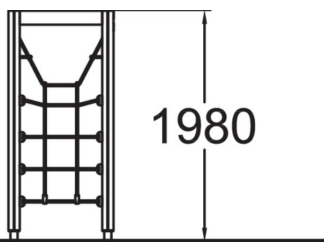

175009

Climbing Frame

User age	4+
Number of users	4
Product length, mm	890
Product width, mm	890
Product height, mm	1980
Impact area, m ²	18
Falling space, m ²	17.6
Height required, mm	3780
Max. free fall height, mm	1970
Safety info	EN 1176-1 TÜV
Installation time (for 1), H	3
Foundation options	deep_mounting