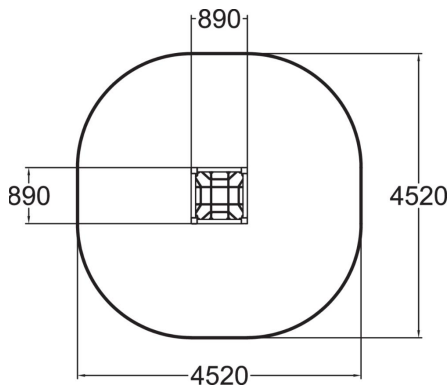

175009

Climbing Frame

User age	4+
Number of users	4
Product length, mm	890
Product width, mm	890
Product height, mm	1980
Impact area, m ²	18
Falling space, m ²	17.6
Height required, mm	3780
Max. free fall height, mm	1970
Safety info	EN 1176-1 TÜV
Installation time (for 1), H	3
Foundation options	deep_mounting