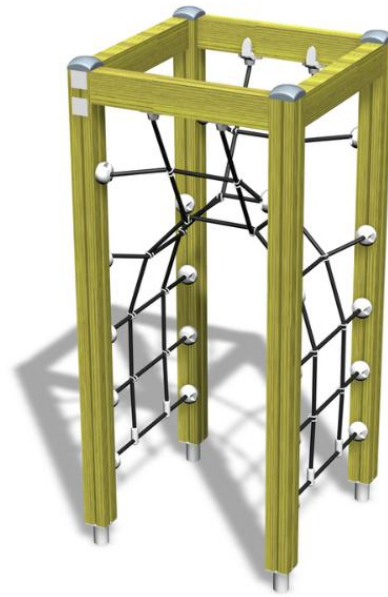

175009

Climbing Frame

User age	4+
Number of users	4
Product length, mm	890
Product width, mm	890
Product height, mm	1980
Impact area, m ²	18
Falling space, m ²	17.6
Height required, mm	3780
Max. free fall height, mm	1970
Safety info	EN 1176-1 TÜV
Installation time (for 1), H	3
Foundation options	deep_mounting