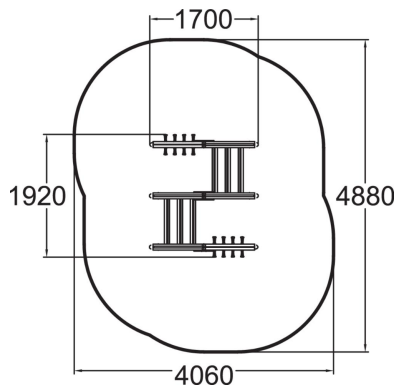

175006

Climbing Frame

Climbing frame suitable for a small space. Thanks to its design, it is an excellent part of a sporty track for school yards. Climbing develops children's sense of balance and strength.

User age	3+
Number of users	4
Product length, mm	1700
Product width, mm	1920
Product height, mm	1460
Impact area, m ²	16.5
Height required, mm	2950
Max. free fall height, mm	1160
Safety info	EN 1176-1 TÜV
Installation time (for 1), H	5
Foundation options	deep_mounting