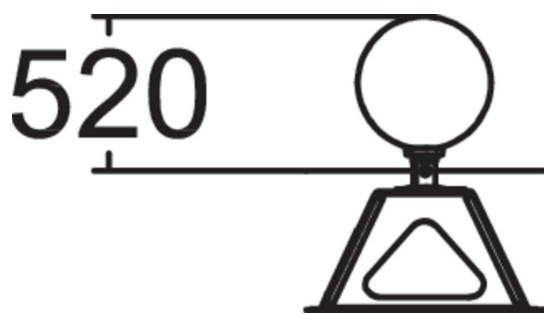

Precision Ball

The Ball is perfect for jumping and as a launching and landing spot. The surface is non-slip, even when wet.

User age	4
Number of users	1
Product width, mm	450
Product height, mm	520
Height required, mm	2320
Max. free fall height, mm	520
Safety info	EN 1176-1 TÜV
Installation time (for 1), H	2
Foundation options	deep_mounting surface_mounting