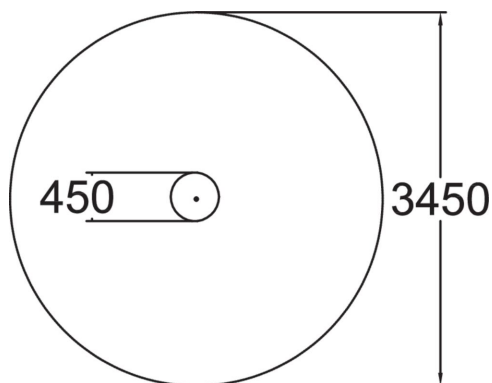

Precision Ball

The Ball is perfect for jumping and as a launching and landing spot. The surface is non-slip, even when wet.

User age	4
Number of users	1
Product width, mm	450
Product height, mm	520
Height required, mm	2320
Max. free fall height, mm	520
Safety info	EN 1176-1 TÜV
Installation time (for 1), H	2
Foundation options	deep_mounting surface_mounting