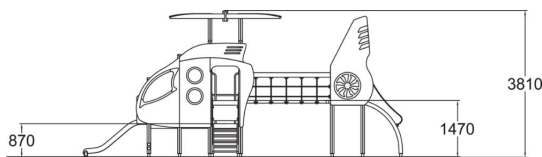

-  Bridges
1
-  Climbing
1
-  Play panels
6
-  Slides
2
-  Towers
3

User age	3+
Number of users	25
Product length, mm	8360
Product width, mm	3450
Product height, mm	3810
Impact area, m ²	52
Falling space, m ²	55.1
Height required, mm	3810
Max. free fall height, mm	1470
Safety info	EN 1176-1, 3 TÜV
Installation time (for 1), H	18
Foundation options	deep_mounting