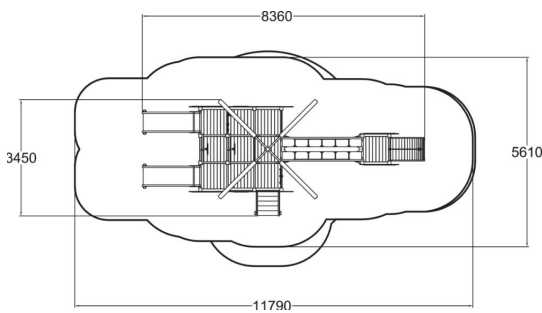

-  Bridges
1
-  Climbing
1
-  Play panels
6
-  Slides
2
-  Towers
3

User age	3+
Number of users	25
Product length, mm	8360
Product width, mm	3450
Product height, mm	3810
Impact area, m ²	52
Falling space, m ²	55.1
Height required, mm	3810
Max. free fall height, mm	1470
Safety info	EN 1176-1, 3 TÜV
Installation time (for 1), H	18
Foundation options	deep_mounting