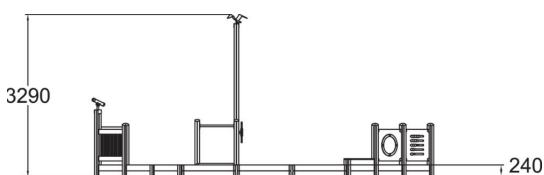

137850

Sandbox Boat

User age	1+
Number of users	19
Product length, mm	6930
Product width, mm	3530
Product height, mm	3290
Impact area, m ²	2
Falling space, m ²	49.7
Height required, mm	3290
Max. free fall height, mm	380
Safety info	EN 1176-1 TÜV
Installation time (for 1), H	8.5
Foundation options	deep_mounting
Wood	
Colour of walls and HPL	