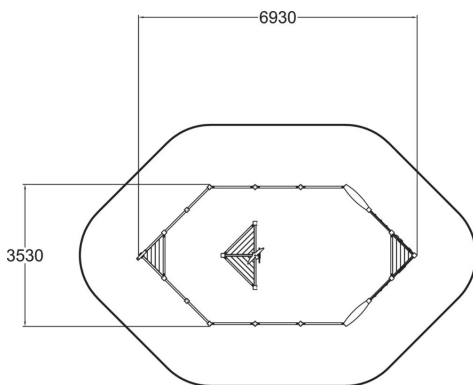

137850

Sandbox Boat

User age	1+
Number of users	19
Product length, mm	6930
Product width, mm	3530
Product height, mm	3290
Impact area, m ²	2
Falling space, m ²	49.7
Height required, mm	3290
Max. free fall height, mm	380
Safety info	EN 1176-1 TÜV
Installation time (for 1), H	8.5
Foundation options	deep_mounting
Wood	
Colour of walls and HPL	