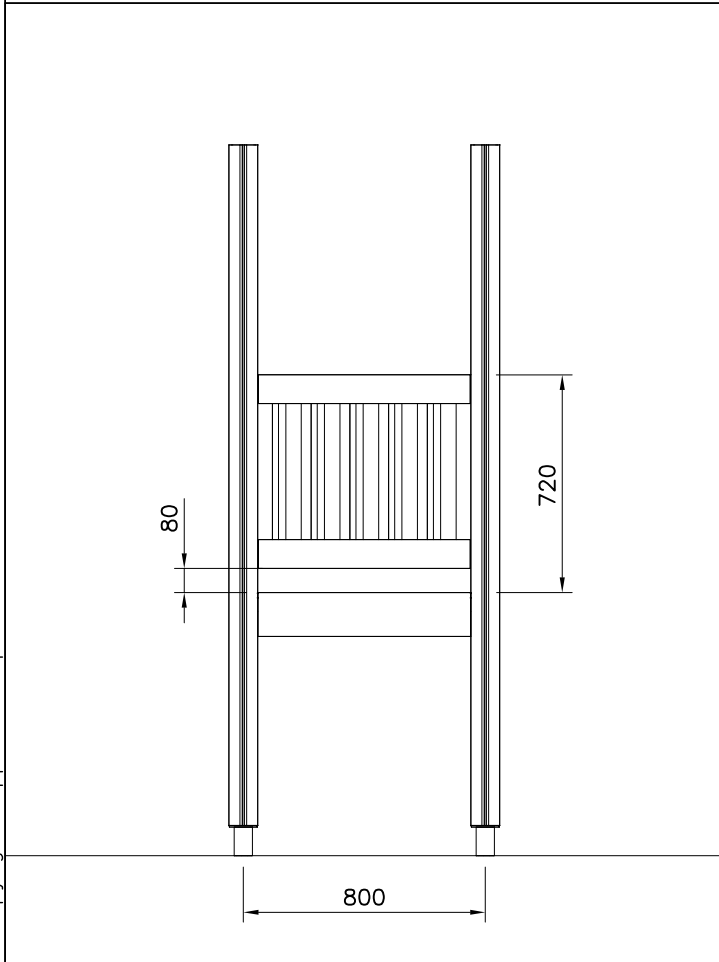

① 706746 PCS 45x640x701	PCS	② 909530 PCS 55.9x127.5	PCS
③ 900240 PCS Ø8x70	PCS	④ 980151 PCS Ø16/8.4x1.6	PCS
⑤ 905112 PCS Ø22	PCS		PCS
	PCS		PCS

WALL OPTIONS		
706746 45x640x701	706746-605 DARK GRAY 706746-606 GRAY 706746-607 RED 706746-608 BLUE 706746-609 GREEN 706746-610 YELLOW 706746-611 LIME 706746-612 FUXIA