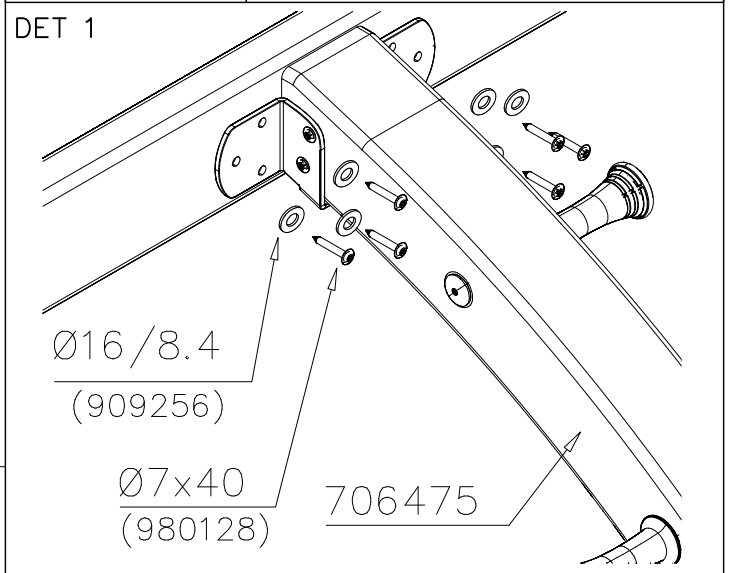

DET 7

Insert sheet metal IN to the plastic cover.

DET 8

DET 9

① 706475	PCS	② 980128	PCS
	1		6
		Ø7x40	
③ 909256	PCS		PCS
	6		
		Ø16/8.4	
	PCS		PCS
	PCS		PCS

OPTIONS	
706475	
	706475-602 DARK BROWN
	706475-603 LIGHT BROWN
	706475-604 LIGHT GRAY