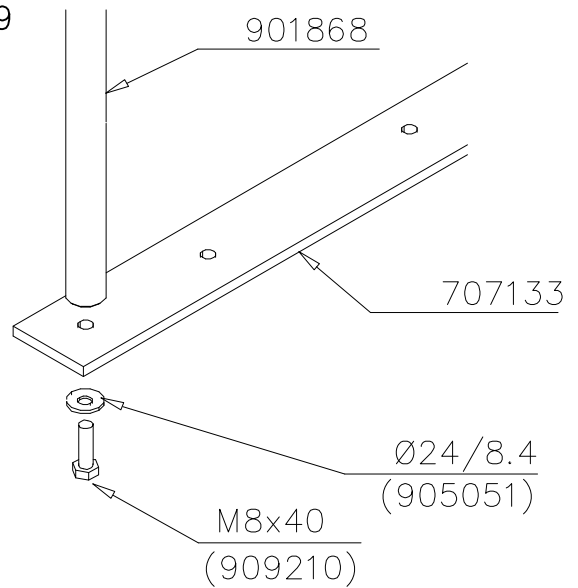

DET 7

Insert sheet metal IN to the plastic cover.

DET 8

DET 9

① 706475	PCS	② 980128	PCS
	1		6
		Ø7x40	
③ 909256	PCS		PCS
	6		
		Ø16/8.4	
	PCS		PCS
	PCS		PCS

OPTIONS	
706475	
	706475-602 DARK BROWN
	706475-603 LIGHT BROWN
	706475-604 LIGHT GRAY