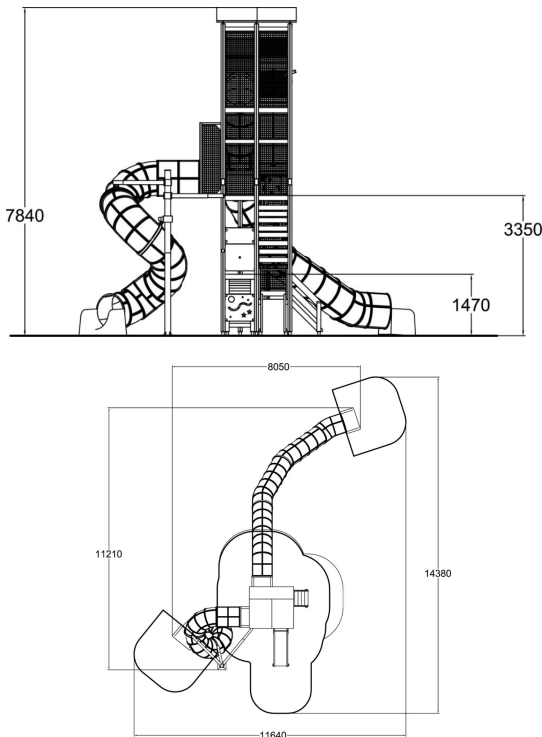

-  Climbing
2
-  Play panels
3
-  Roofs
1
-  Slides
3
-  Towers
4

One of the best features of a playground is a tower where you can climb up to see the surroundings from a birds' perspective! This nearly eight meters tall tower offers the view safely behind the metal mesh walls. The see-through floor and wall panels, big tube slides, activity panels and many more features in this landmark will make long lasting memories to everyone! Choose the colours of the laminate wall panels and the posts to match with your design! Play panels: Labyrinth, Roulette and Starfish

User age	2+
Number of users	36
Product length, mm	11210
Product width, mm	8050
Product height, mm	7840
Impact area, m ²	43.2
Falling space, m ²	45.5
Height required, mm	8000
Max. free fall height, mm	1470
Installation time (for 1), H	42