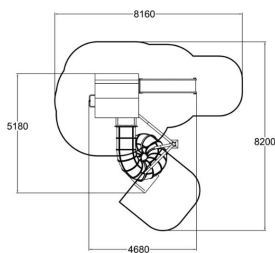

-  Climbing
4
-  Roofs
1
-  Slides
3
-  Towers
4

One of the best features of a playground is a tower where you can climb up to see the surroundings from a birds' perspective! This nearly six meters tall tower offers the view safely behind the metal mesh walls. The exciting rope net floor, see through wall panels, tube slide and many more features in this landmark will make long lasting memories to everyone! Choose the colours of the laminate wall panels and the posts to match with your design!

User age	2+
Number of users	26
Product length, mm	5180
Product width, mm	4680
Product height, mm	5740
Impact area, m ²	38
Falling space, m ²	37.6
Height required, mm	6000
Max. free fall height, mm	1970
Installation time (for 1), H	36