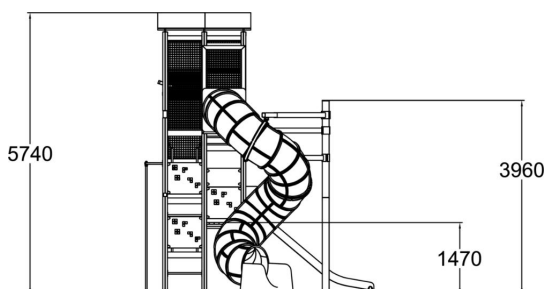

-  Climbing
4
-  Roofs
1
-  Slides
3
-  Towers
4

One of the best features of a playground is a tower where you can climb up to see the surroundings from a birds' perspective! This nearly six meters tall tower offers the view safely behind the metal mesh walls. The exciting rope net floor, see through wall panels, tube slide and many more features in this landmark will make long lasting memories to everyone! Choose the colours of the laminate wall panels and the posts to match with your design!

User age	2+
Number of users	26
Product length, mm	5180
Product width, mm	4680
Product height, mm	5740
Impact area, m ²	38
Falling space, m ²	37.6
Height required, mm	6000
Max. free fall height, mm	1970
Installation time (for 1), H	36