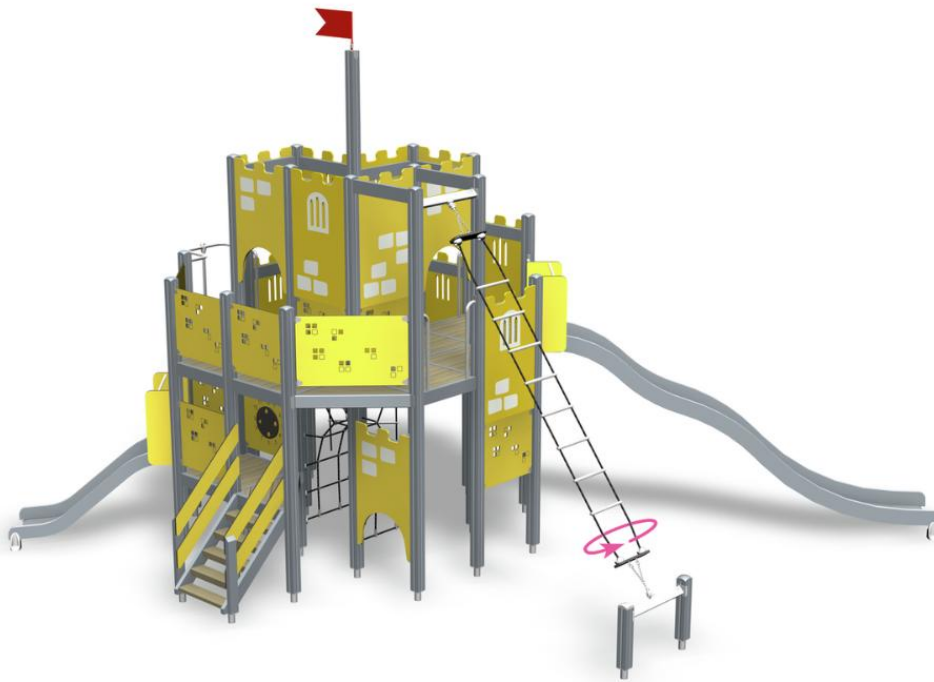

-  Climbing  
3
-  Play panels  
1
-  Slides  
3
-  Towers  
2

The Castle is a favorite of themed play for many ages. The youngest players can climb to the lower wooden slide by stairs. There is a double rope ladder to climb higher and a special feature of this product: the rotating ladder! It allows children to develop their climbing skills, endurance and agility. The long slide and the fireman's pole offer a quick exit from the tower. Below the tower there is an arch-shaped net, perfect for exercising spatial perception.

User age	1+
Number of users	25
Product length, mm	6090
Product width, mm	9190
Product height, mm	5160
Impact area, m <sup>2</sup>	66.7
Falling space, m <sup>2</sup>	69.2
Height required, mm	5160
Max. free fall height, mm	2900
Safety info	EN 1176-1, 3 TÜV
Installation time (for 1), H	30
Foundation options	deep_mounting
Colour of walls and HPL	