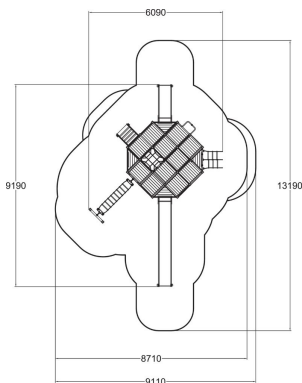

-  Climbing  
3
-  Play panels  
1
-  Slides  
3
-  Towers  
2

The Castle is a favorite of themed play for many ages. The youngest players can climb to the lower wooden slide by stairs. There is a double rope ladder to climb higher and a special feature of this product: the rotating ladder! It allows children to develop their climbing skills, endurance and agility. The long slide and the fireman's pole offer a quick exit from the tower. Below the tower there is an arch-shaped net, perfect for exercising spatial perception.

User age	1+
Number of users	25
Product length, mm	6090
Product width, mm	9190
Product height, mm	5160
Impact area, m <sup>2</sup>	66.7
Falling space, m <sup>2</sup>	69.2
Height required, mm	5160
Max. free fall height, mm	2900
Safety info	EN 1176-1, 3 TÜV
Installation time (for 1), H	30
Foundation options	deep_mounting
Colour of walls and HPL	