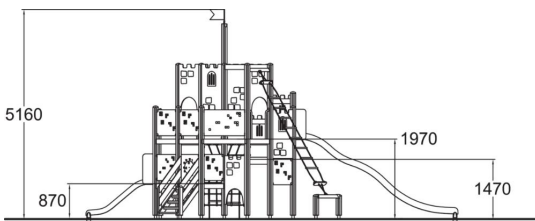

-  Climbing  
3
-  Play panels  
1
-  Slides  
3
-  Towers  
2

The Castle is a favorite of themed play for many ages. The youngest players can climb to the lower wooden slide by stairs. There is a double rope ladder to climb higher and a special feature of this product: the rotating ladder! It allows children to develop their climbing skills, endurance and agility. The long slide and the fireman's pole offer a quick exit from the tower. Below the tower there is an arch-shaped net, perfect for exercising spatial perception.

User age	1+
Number of users	25
Product length, mm	6090
Product width, mm	9190
Product height, mm	5160
Impact area, m <sup>2</sup>	66.7
Falling space, m <sup>2</sup>	69.2
Height required, mm	5160
Max. free fall height, mm	2900
Safety info	EN 1176-1, 3 TÜV
Installation time (for 1), H	30
Foundation options	deep_mounting
Colour of walls and HPL	